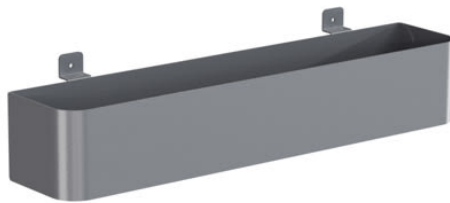

# COOEE SHORT BIN

Accessories » Cooee Accessories

---

Collection: **Cooee**

# COOEE SHORT BIN

Accessories » Cooee Accessories

BARK - PET

BRICK - PET

CADET - PET

CHAMBRAY - PET

COBALT - PET

ECRU - PET

# COOEE SHORT BIN

Accessories » Cooee Accessories

20" Cooee Short Bin, the same as its big brother just half as long. It means they can sit side by side or be staggered up the wall or desking screen.

- Absorbs Noise
- Acoustic
- Bleach Cleanable
- Easy Clean
- Easy Install

**Description**

The 20" Cooee Short Bin runs almost half the width of a Cooee Wall and is 4.5" deep. With a soft, non-slip insert, it snugly holds those taller things, like water bottles, that ruin your day if you drop them.