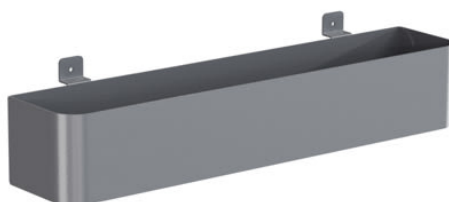

COOEE SHORT BIN

Accessories » Cooee Accessories

Collection: **Cooee**

COOEE SHORT BIN

Accessories » Cooee Accessories

BARK - PET

BRICK - PET

CADET - PET

Accessories » Cooee Accessories

20" Cooee Short Bin, the same as its big brother just half as long. It means they can sit side by side or be staggered up the wall or desking screen.

- Absorbs Noise
- Acoustic
- Bleach Cleanable
- Easy Clean
- Easy Install

Description

The 20" Cooee Short Bin runs almost half the width of a Cooee Wall and is 4.5" deep. With a soft, non-slip insert, it snugly holds those taller things, like water bottles, that ruin your day if you drop them.

Made from steel with a PET insert to add grip, and available in 12 eye-popping powder coat colors, they simply clip into the tool rail on any mobile wall or desking screen.

Cooee Short Bin fits onto all Cooee Walls and Desking Screens.