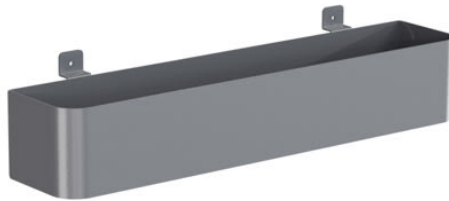

cooee short bin

Accessories » Cooee Accessories

Collections: **Cooee**

Applications: **Accessories**

cooee short bin

Accessories » Cooee Accessories

cooee short bin

Accessories » Cooee Accessories

20" Cooee Short Bin, the same as its big brother just half as long. It means they can sit side by side or be staggered up the wall or desking screen.

✓ Absorbs Noise

✓ Acoustic

✓ Bleach Cleanable

✓ Easy Clean

✓ Easy Install

Description

The 20" Cooee Short Bin runs almost half the width of a Cooee Wall and is 4.5" deep. With a soft, non-slip insert, it snugly holds those taller things, like water bottles, that ruin your day if you drop them.

Made from steel with a PET insert to add grip, and available in 12 eye-popping powder coat colors, they simply clip into the tool rail on any mobile wall or desking screen.

Cooee Short Bin fits onto all Cooee Walls and Desking Screens.