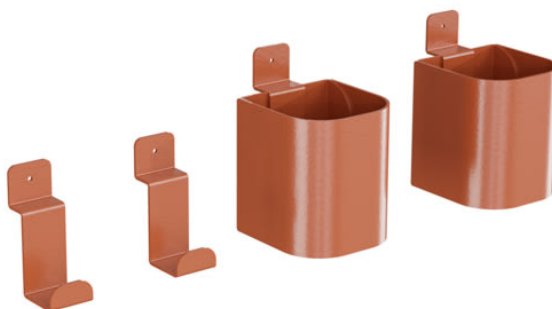

COOEE TOOL PACK

Accessories » Cooee Accessories

Collection: **Cooee**

COOEE TOOL PACK

Accessories » Cooee Accessories

BARK - PET

BRICK - PET

CADET - PET

Made In USA

Dimensions

Cooee Cup
3" (76mm) w x 4.5" (114mm) h x 3" (76mm) d

Cooee Hook
1.2" (29mm) w x 3" (76mm) h x 1.8" (45mm) d

Powder Coat Anodized Silver, Bengal White, Denim, Fern, Gunmetal, LT Grey, Marigold, Matte Black, Spice, Tango, Teal, Terracotta