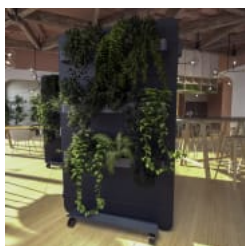

COOEE BIOPHILIA PACK

Accessories » Cooee Accessories