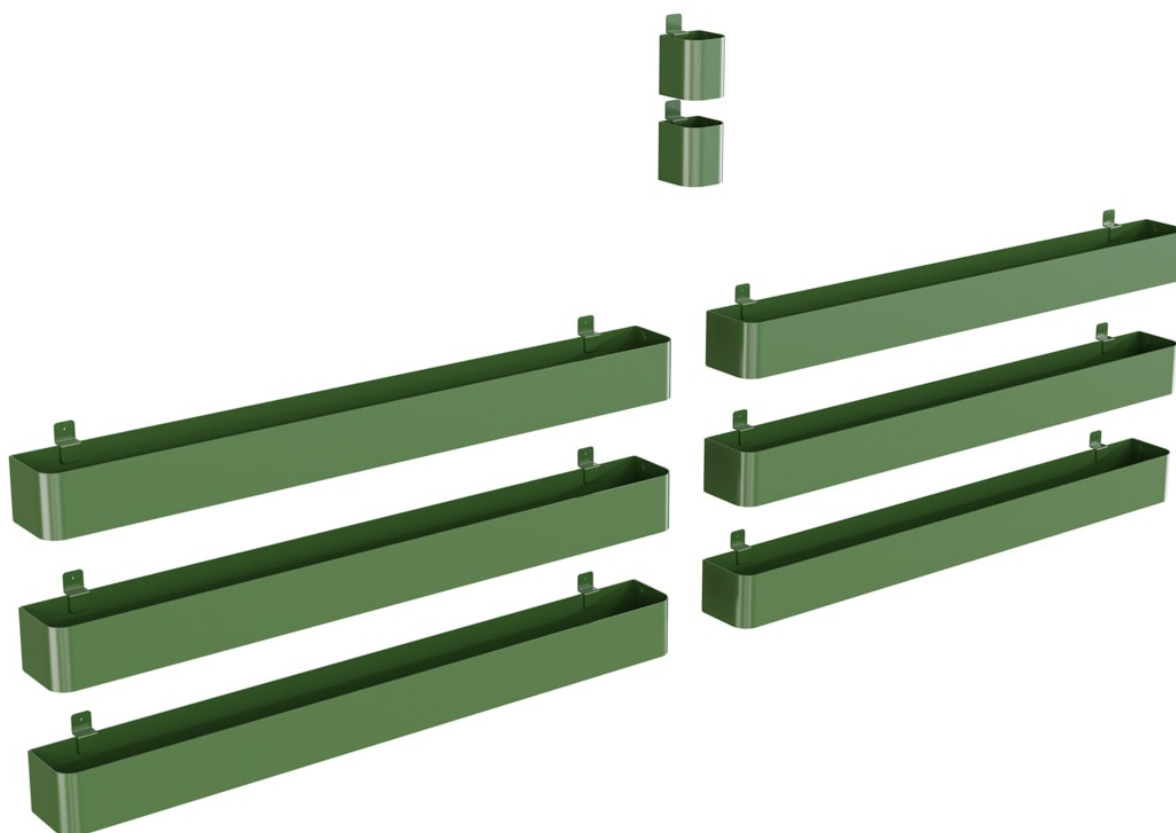

# cooee biophilia pack

Accessories » Cooee Accessories

---

Collections: **Cooee**

Applications: **Accessories**

**Composition** Density 0.5 lb/ft<sup>2</sup> 2.4 kg /m<sup>2</sup>

**Material**

- 60% post-consumer recycled PET bottles.
- 35% pre-consumer recycled content from PET chips
- 5% bio-based Polylactic Acid (PLA)