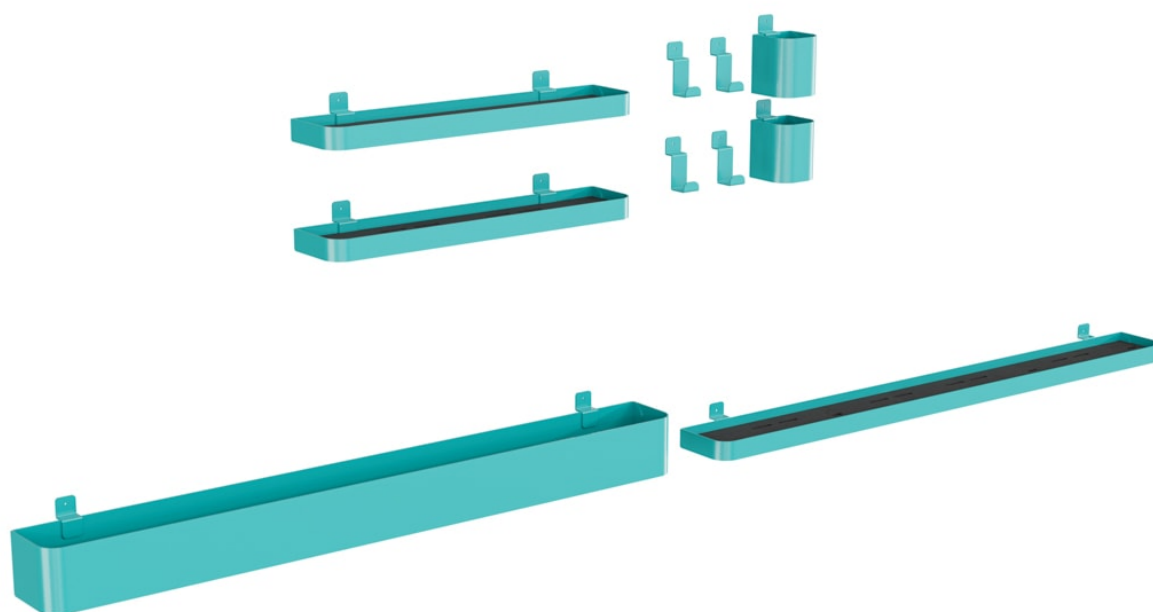

cooee display pack

Accessories » Cooee Accessories

Collections: **Cooee**

Applications: **Accessories**

cooee display pack

Accessories » Cooee Accessories

cooee display pack

Accessories » Cooee Accessories

Description

The 4 Hooks, 2 Short Trays, 1 Long Tray, 2 Cups, 1 Bin and tackable surface make it perfect for showcasing everything from magazines and certificates though to your kids latest and greatest drawings.

All accessories fit onto all Cooee Walls and Desking Screens. Cups, Hooks and the Short Trays also fits Cooee Desking Dividers.

Composition

Density 0.5 lb/ft² 2.4 kg /m²

Material

- 60% post-consumer recycled PET bottles.
- 35% pre-consumer recycled content from PET chips
- 5% bio-based Polylactic Acid (PLA)