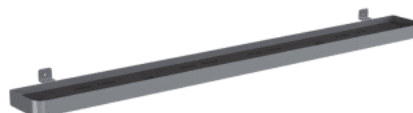

cooee display pack

Accessories » Cooee Accessories