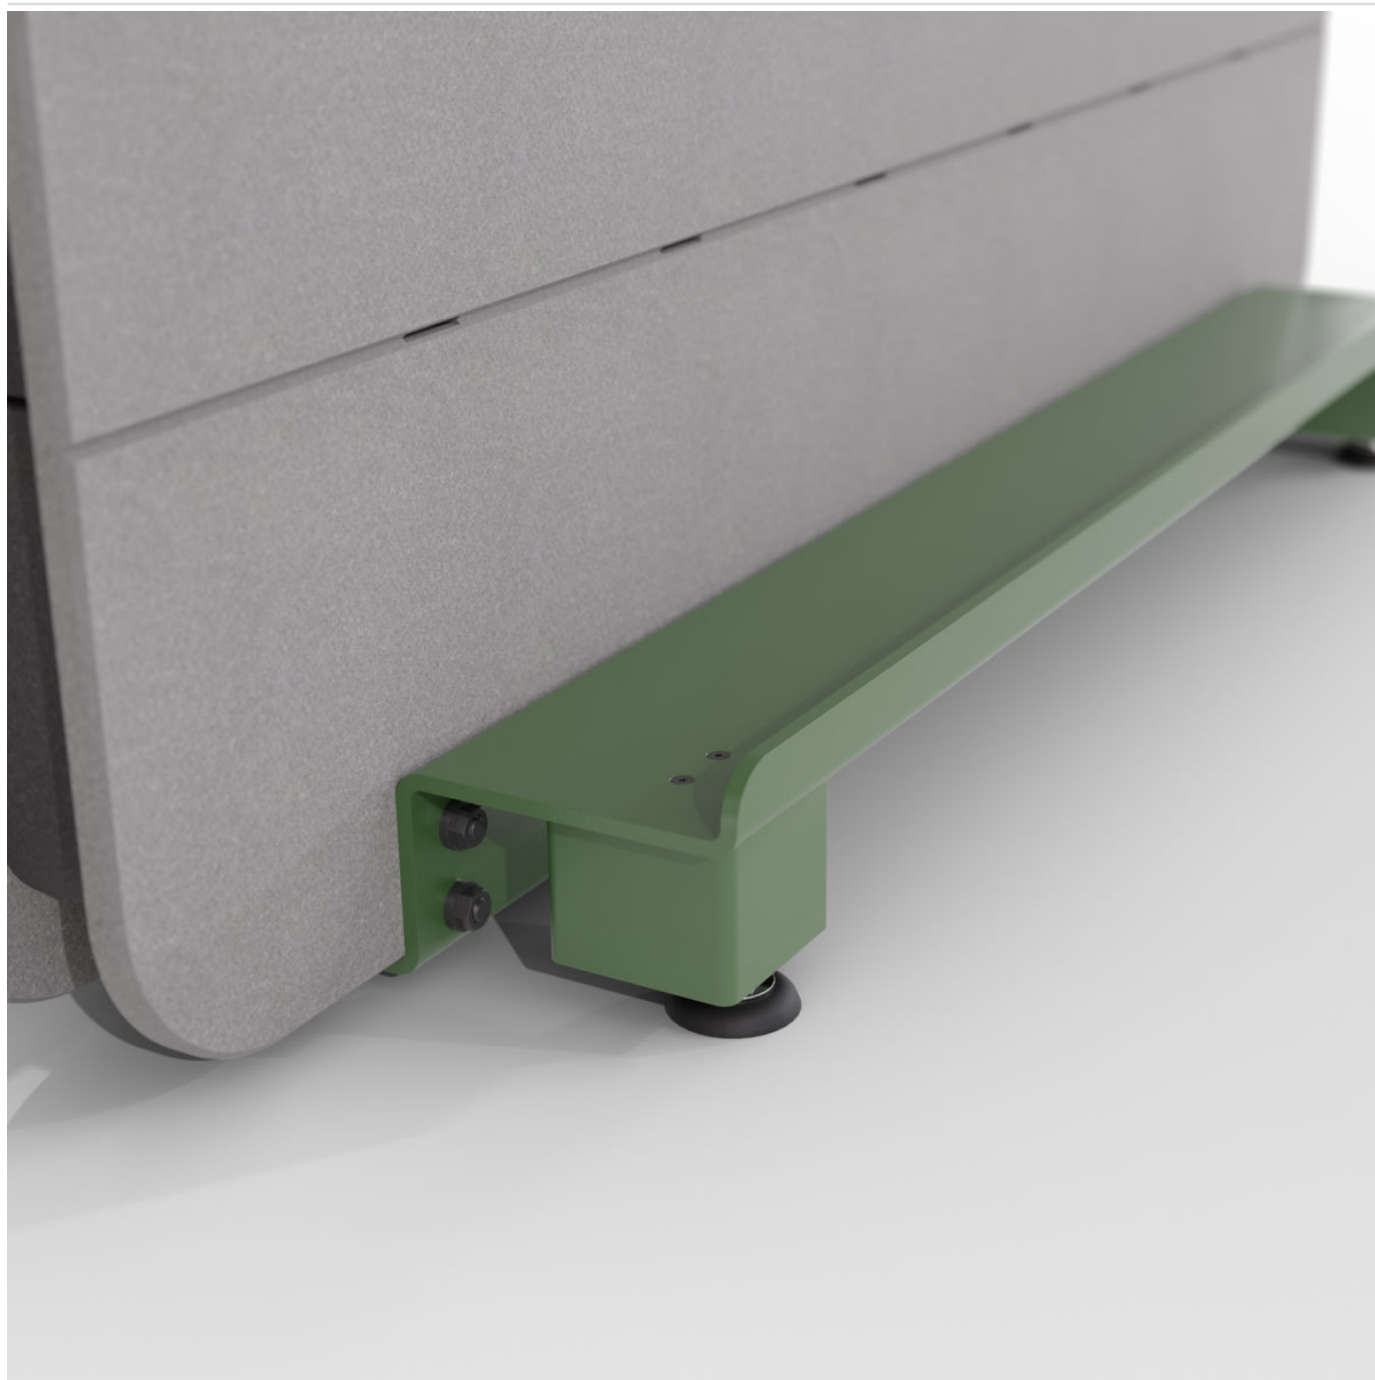

COOEE WALL ADJUSTABLE FOOT

Accessories » Cooee Accessories

Collection: **Cooee**