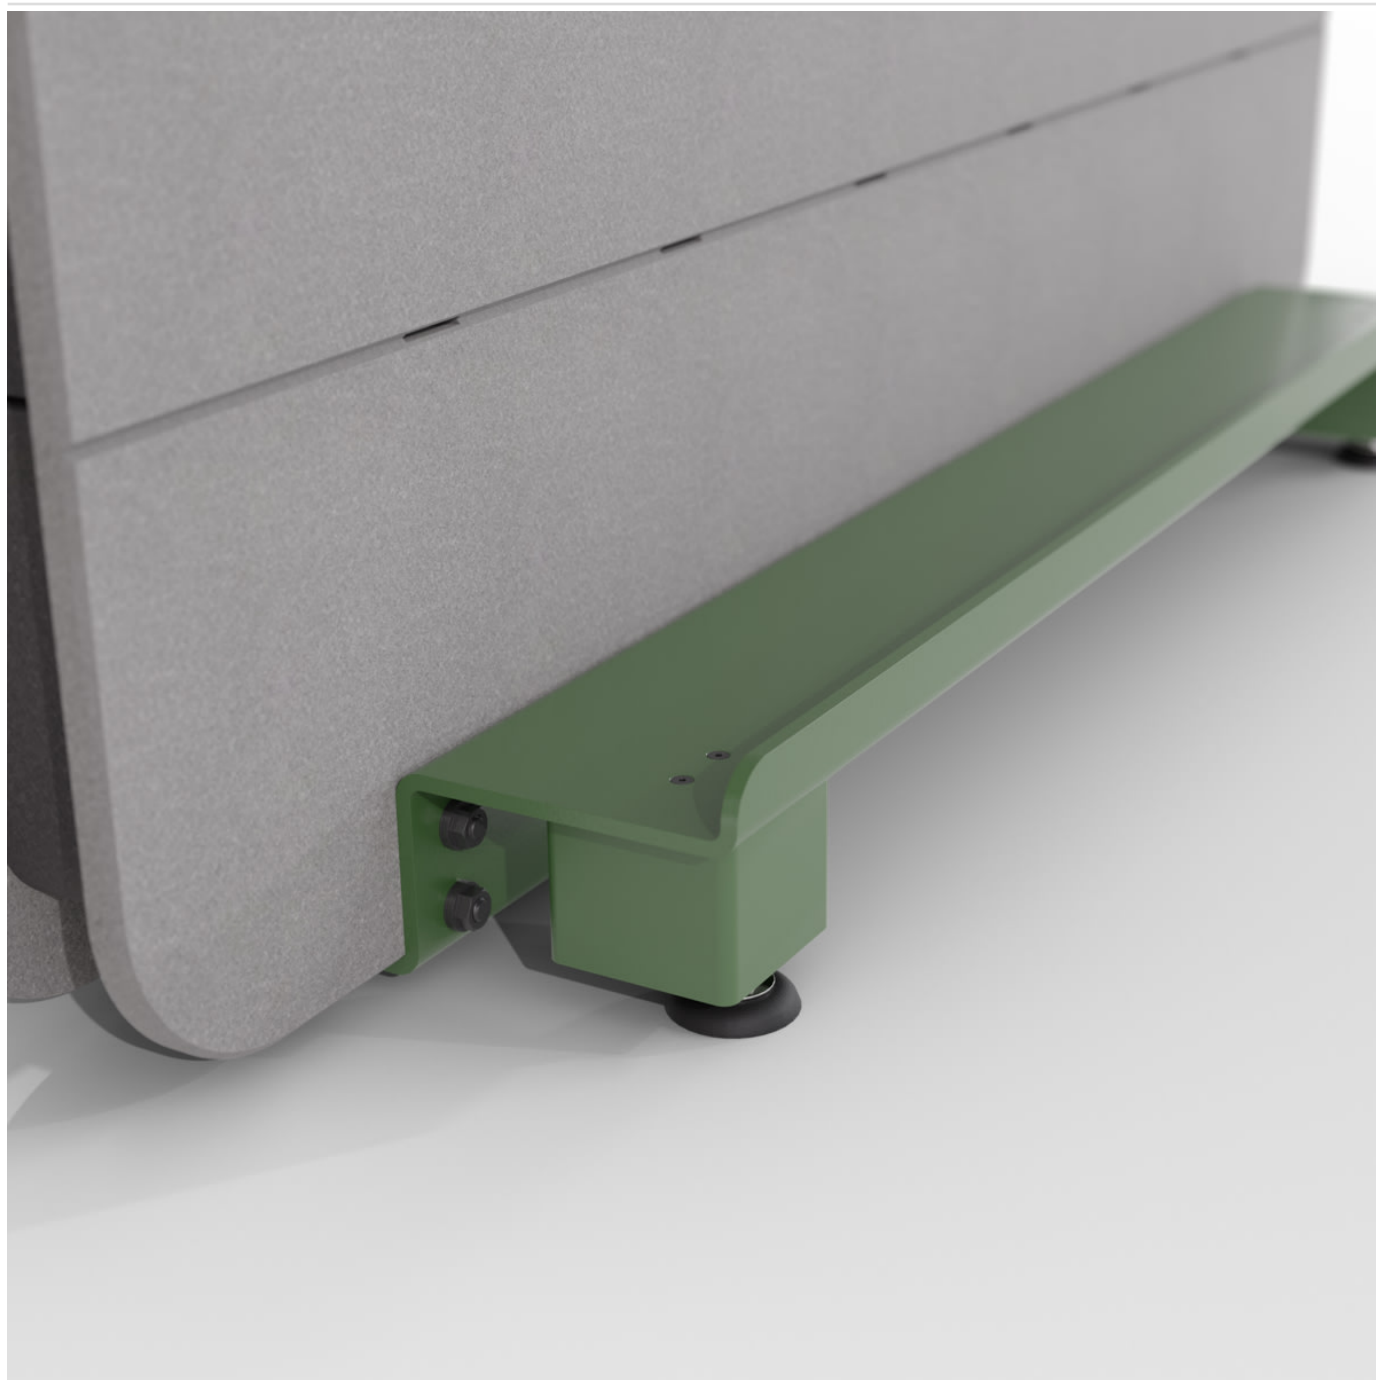

COOEE WALL ADJUSTABLE FOOT

Accessories » Cooee Accessories

Collection: **Cooee**