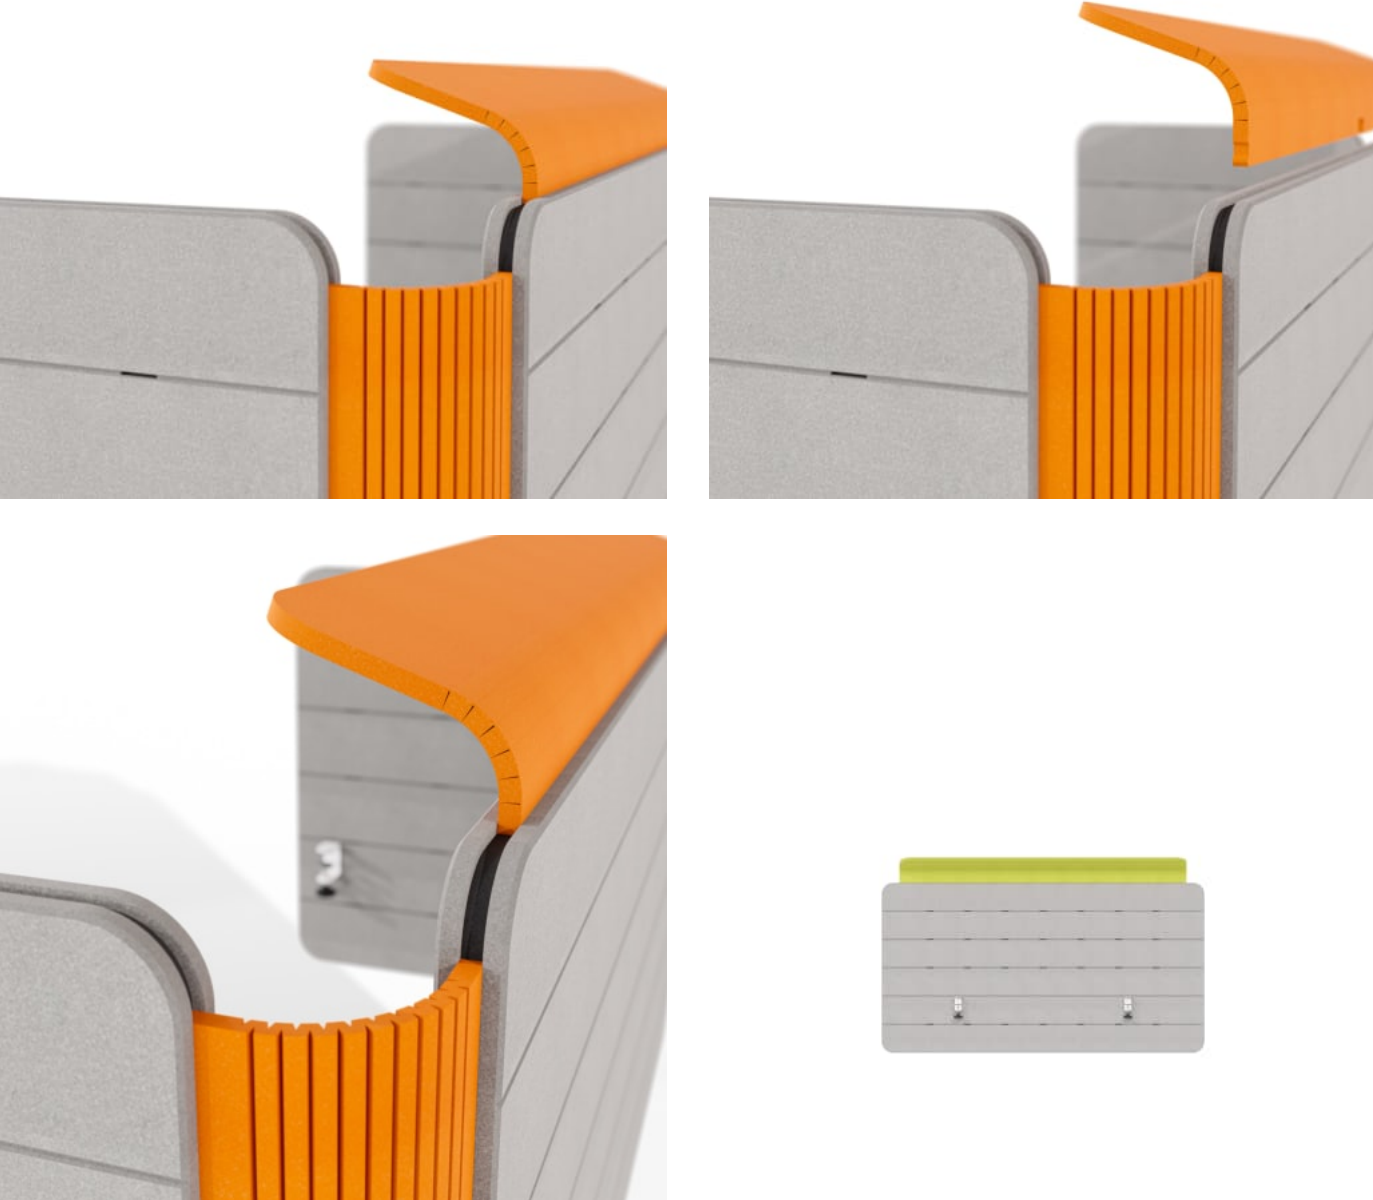

cooee desking visor

Accessories » Cooee Accessories