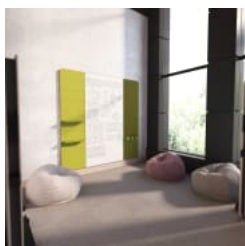

Whiteboard Square
Corner Detail