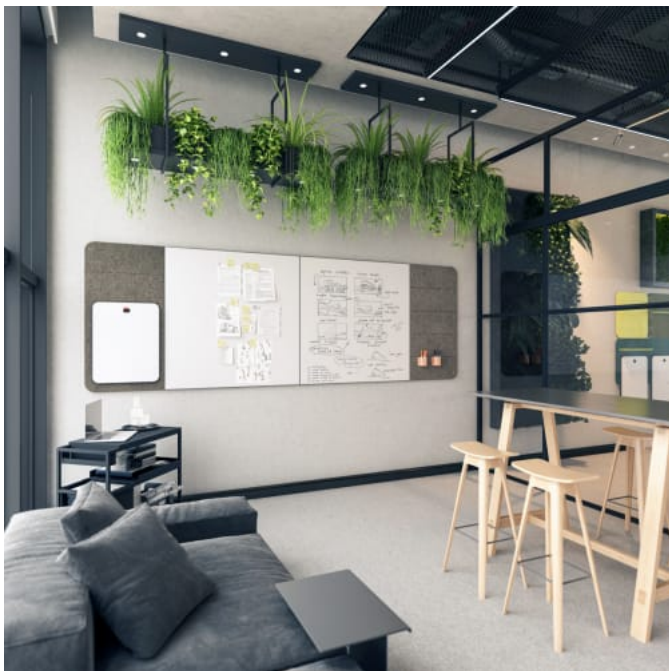

cooee collaboration whiteboard

Walls » Fixed Walls