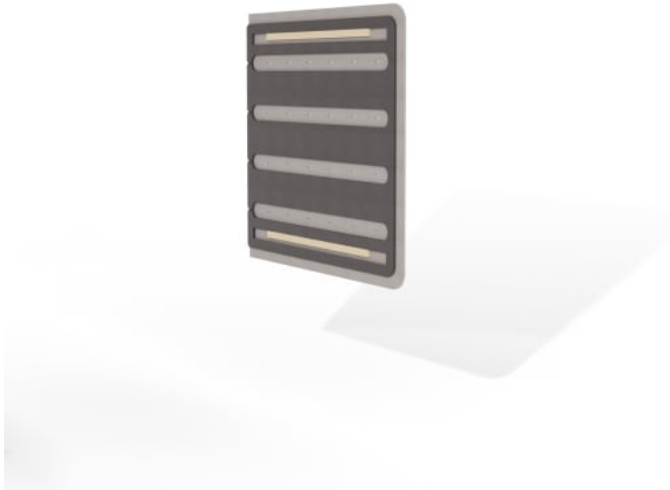

cooee collaboration wallboard

Walls » Fixed Walls

47.5 x 47 Cooee Collaboration Wallboard Radius Back

47.5 x 19 Cooee Collaboration Wallboard Radius