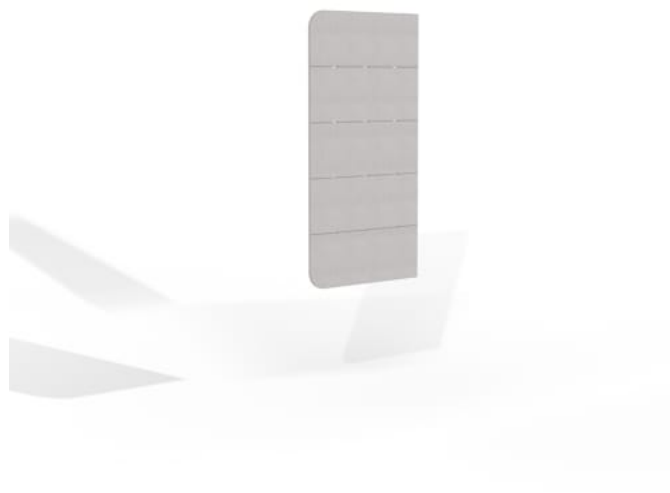

23.75 x 95 Cooee Collaboration Wallboard Radius Back

23.75 x 47 Cooee Collaboration Wallboard Radius