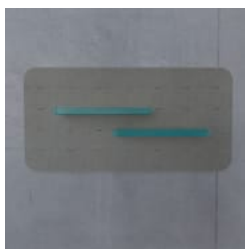

LT GREY - POWDER
COAT

MARIGOLD - POWDER
COAT

MATTE BLACK -
POWDER COAT

SPICE - POWDER COAT

TANGO - POWDER
COAT

TEAL - POWDER COAT

TERRACOTTA -
POWDER COAT

Cooee Wall Tiles
Commercial

Cooee Wall Tiles
Rectangular

Cooee Wall Tiles
Display

Cooee Rectangular
Wall Tile back view

Cooee Rectangular
Wall Tiles Front view

Cooee Rectangular
Wall Tiles Side Profile

COOEE RECTANGULAR WALL TILES

Walls » Fixed Walls