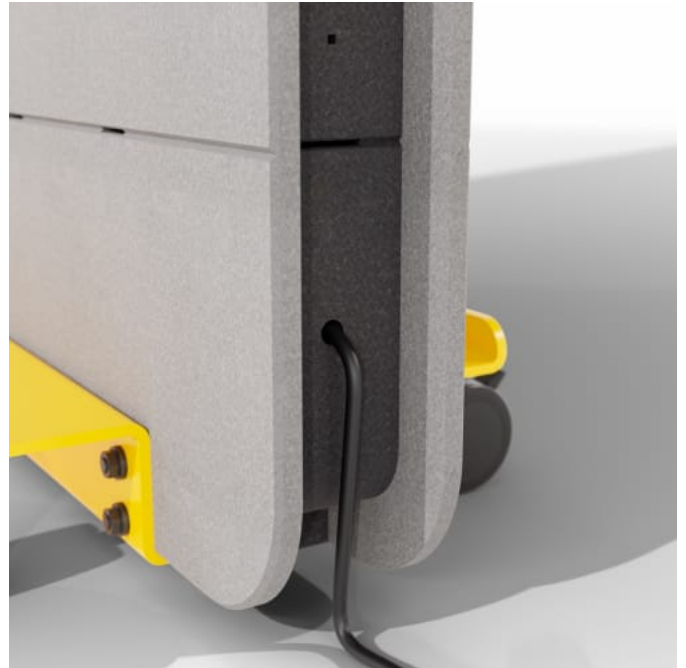

cooee three quarter wall

Walls » Mobile Walls