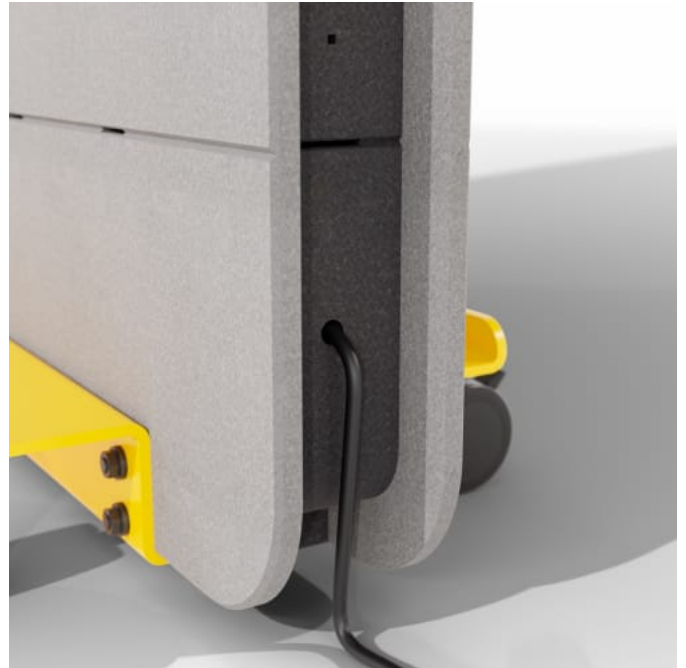

cooee half wall

Walls » Mobile Walls

Collections: **Cooee**

Applications: **Walls**

cooee half wall

Walls » Mobile Walls

cooe half wall

Walls » Mobile Walls

cooe half wall

Walls » Mobile Walls

cooee half wall

Walls » Mobile Walls

Unleash creativity and conquer distractions with the Cooee Half Wall. Redefine your space with style and focus.

✓ Absorbs Noise

✓ Acoustic

✓ Bleach Cleanable

✓ Easy Clean

✓ Easy Install

Description

Unleash creativity and conquer distractions with the Cooee Half Wall. Redefine your space with style and focus.

Your sassy space transformation begins with the revolutionary Cooee Half Wall, set to redefine boundaries with a bold twist. Whether it's demarcating seating zones or maintaining that seamless visual flow, this innovation has your back. Standing at half the height of its award-winning sibling, it's the ultimate sofa sidekick, offering the perfect blend of division and openness.

Cooee Half Wall with Power Option:

Say goodbye to the hassle of hunting for power sources hidden in hard-to-reach areas or beneath sofas. The Cooee Mobile Wall with Power option makes power easily accessible wherever you need it. Equipped with an 8-foot cord (approximately 3.5 meters), you'll have ample length to effortlessly connect your devices in a flash.