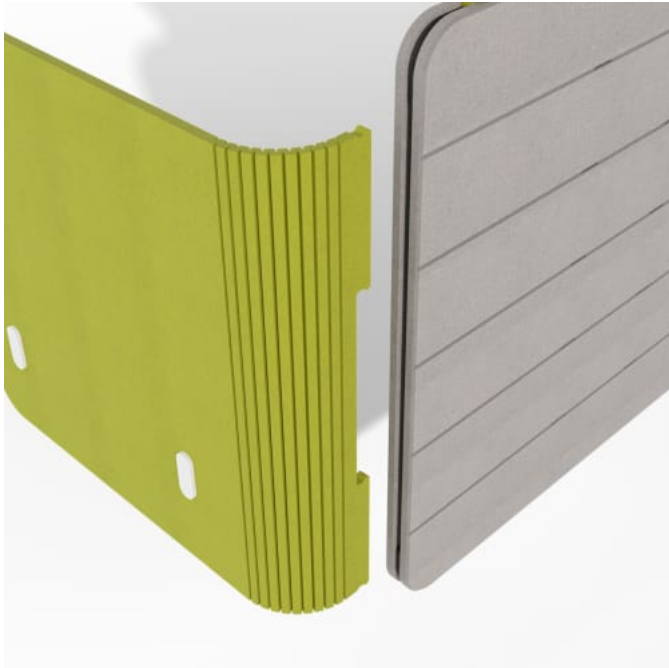

cooee desking wing

Screens » Desking Screens