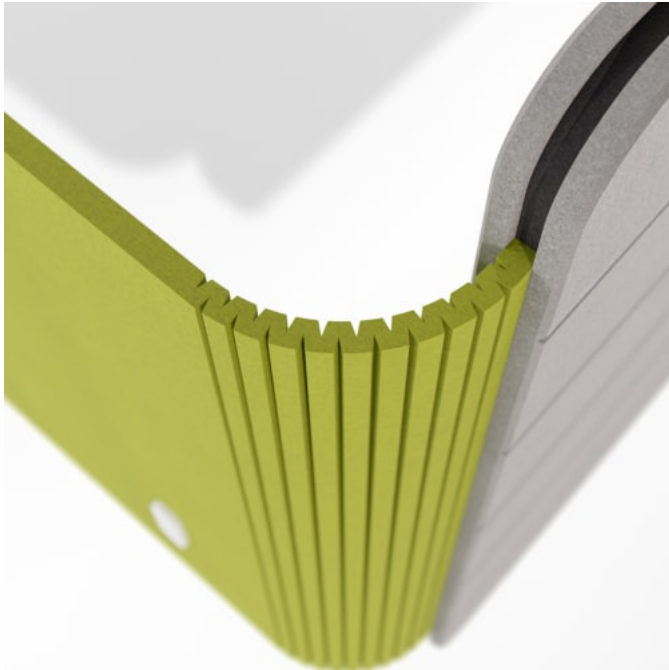

Cooee Educational larger Space

cooee desking wing

Screens » Desking Screens

cooee desking wing

Screens » Desking Screens

cooee desking wing

Screens » Desking Screens

cooee desking wing

The Cooee Desking Wing's compact design seamlessly blends into your workspace. Its corner Mallee cut detail adds style and practicality.

The Cooee Desking Wing goes beyond the ordinary. While it doesn't feature a modesty section, it extends past the desk's surface, enhancing your workspace's visual continuity.

Installation is a breeze with the included 'C' Clamp fixings. These non-destructive fixtures easily integrate, using existing metal plates for stability. Whether on your desks left or right side it fits right in.