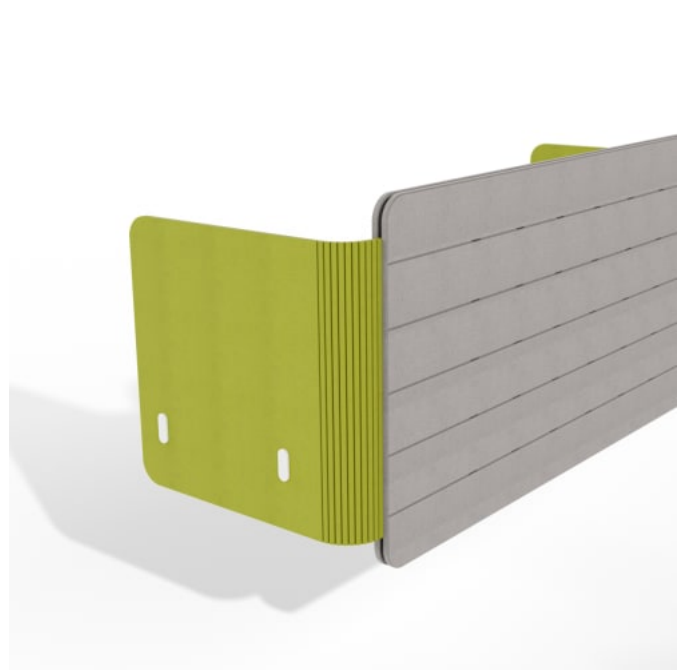

cooee desking wing

Screens » Desking Screens

Collections: **Cooee**

Applications: **Desk Accessories (Dividers & Screens)**

cooee desking wing

Screens » Desking Screens

Cooee Desking Wing Educational

Cooee Desking Wing with Visor

Cooee Educational larger Space

cooee desking wing

Screens » Desking Screens

cooee desking wing

Screens » Desking Screens

cooee desking wing

Screens » Desking Screens

cooee desking wing

The Cooee Desking Wing's compact design seamlessly blends into your workspace. Its corner Mallee cut detail adds style and practicality.

The Cooee Desking Wing goes beyond the ordinary. While it doesn't feature a modesty section, it extends past the desk's surface, enhancing your workspace's visual continuity.

Installation is a breeze with the included 'C' Clamp fixings. These non-destructive fixtures easily integrate, using existing metal plates for stability. Whether on your desks left or right side it fits right in.