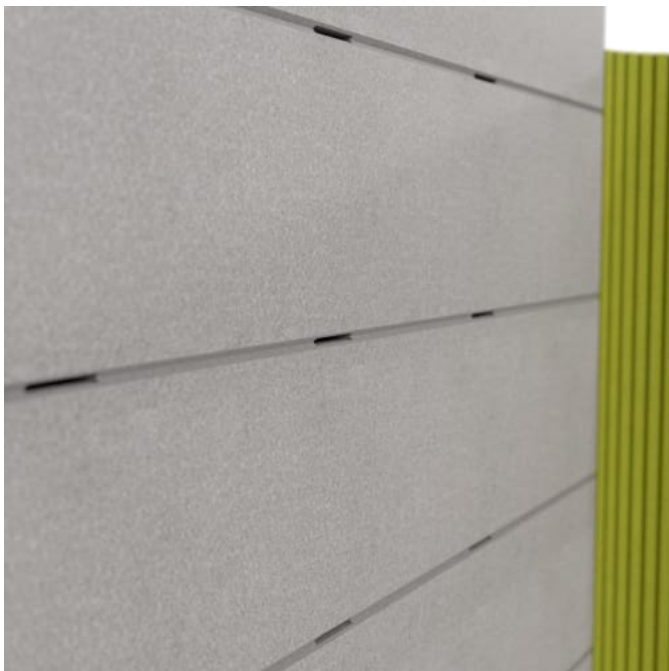

cooee desking wing

Screens » Desking Screens