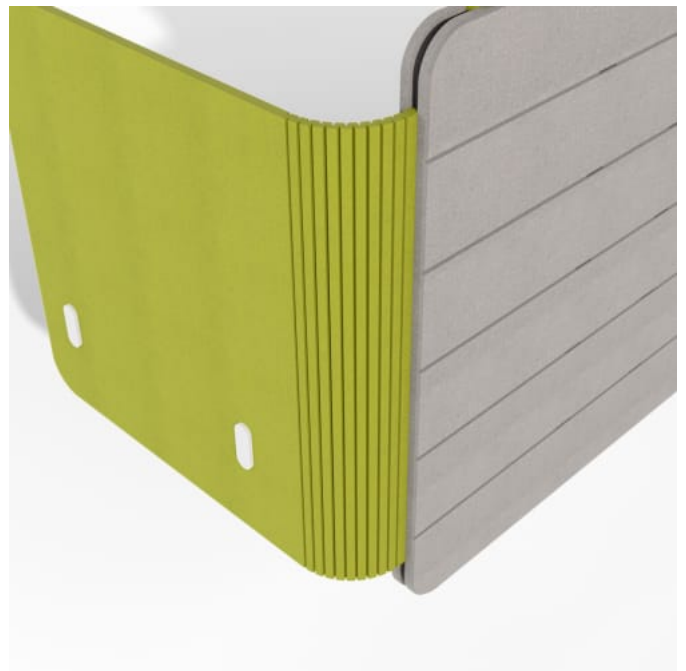

cooee desking wing

Screens » Desking Screens