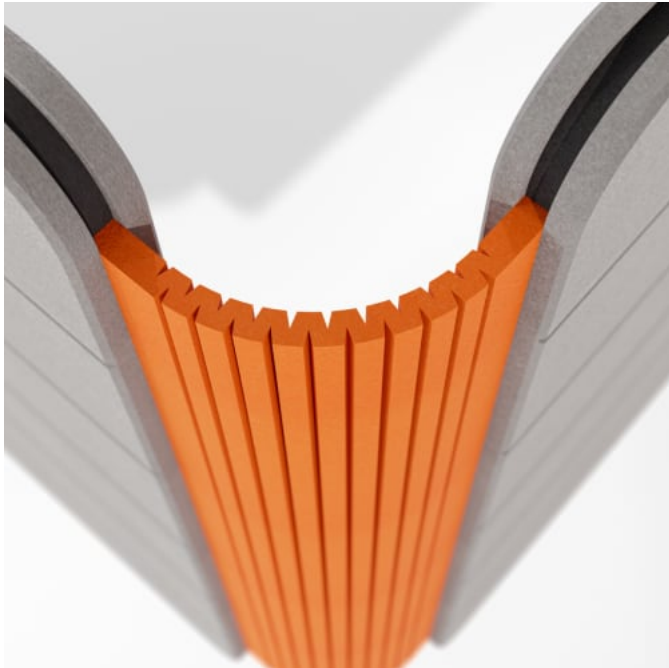

C=Clamp Close up

Corner Detail

cooee desking divider

Screens » Desking Screens

Corner Detail Close up

Corner Detail Connection

Desking Connection Back Screen

Corner Detail

cooee desking divider

Screens » Desking Screens

Cooee Tool Rail and Corner Detail

Below Desk Detail

Close up view

cooee desking divider

Screens » Desking Screens

Looking to dip your toe into the world of Cooee, start with one of our Cooee Desking Dividers and shut out your noisy neighbors.

✓ **Absorbs Noise**

✓ **Acoustic**

✓ **Bleach Cleanable**

✓ **Easy Clean**

✓ **Easy Install**

Description

Elevate your workspace with the transformative Cooee Desking Divider, seamlessly combining the functionality of a screen and a modesty solution in one. Redefine spatial dynamics; Its adaptable design allows placement on either side or at the back of your desk to keep monitor arms out of the way.

Experience a new standard of durability and stability with the Cooee Desking Divider. Its unique three-layer design sets it apart, ensuring a workspace that's not only visually stunning but also built to last.