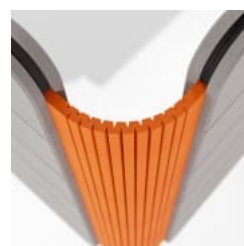

LT GREY - POWDER
COAT

MARIGOLD - POWDER
COAT

MATTE BLACK -
POWDER COAT

SPICE - POWDER COAT

TANGO - POWDER
COAT

TEAL - POWDER COAT

TERRACOTTA -
POWDER COAT

Cooee Desking
Divider

Coee Desking
Divider C Clamp

C=Clamp Close up

Corner Detail

Corner Detail Close
up

Corner Detail
Connection

Desking Connection
Back Screen

Corner Detail

Coee Tool Rail and
Corner Detail