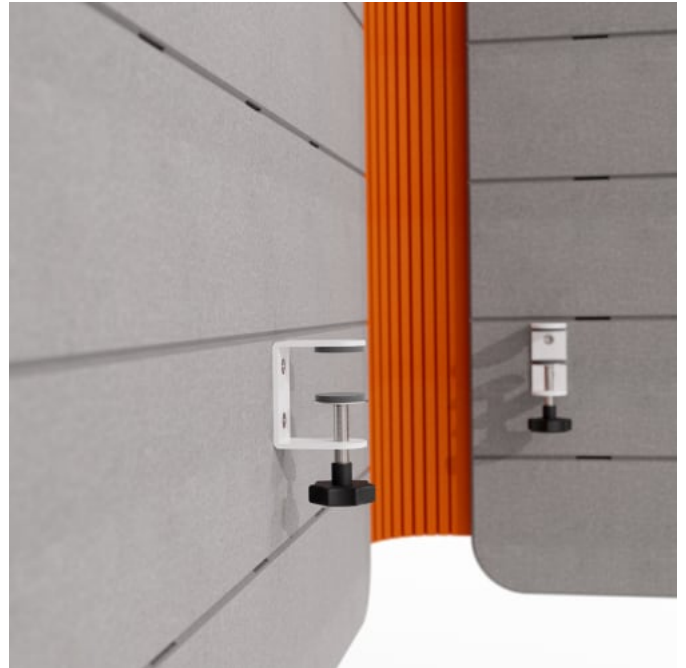

C=Clamp Close up

Corner Detail

cooee desking divider

Screens » Desking Screens

Corner Detail Close up

Corner Detail Connection

Desking Connection Back Screen

Corner Detail

cooee desking divider

Screens » Desking Screens

Cooee Tool Rail and Corner Detail

Below Desk Detail

Close up view

cooee desking divider

Screens » Desking Screens

Looking to dip your toe into the world of Cooee, start with one of our Cooee Desking Dividers and shut out your noisy neighbors.

✓ **Absorbs Noise**

✓ **Acoustic**

✓ **Bleach Cleanable**

✓ **Easy Clean**

✓ **Easy Install**

Description

Elevate your workspace with the transformative Cooee Desking Divider, seamlessly combining the functionality of a screen and a modesty solution in one. Redefine spatial dynamics; Its adaptable design allows placement on either side or at the back of your desk to keep monitor arms out of the way.