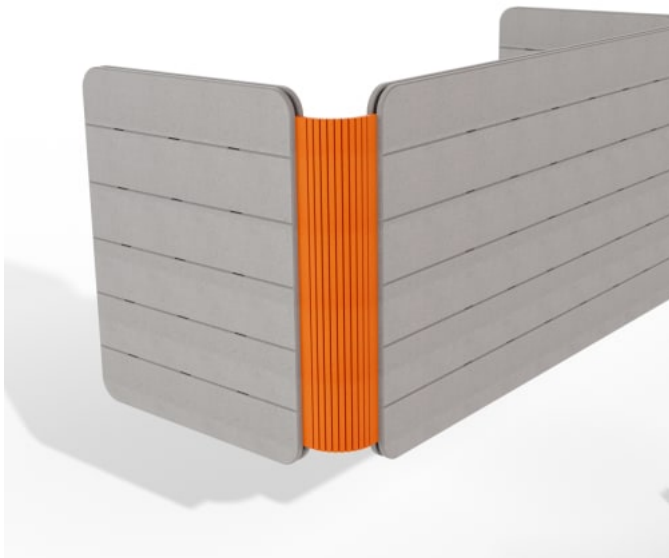

C=Clamp Close up

Corner Detail

cooee desking divider

Screens » Desking Screens

Corner Detail Close up

Corner Detail Connection

Desking Connection Back Screen

Corner Detail

cooee desking divider

Screens » Desking Screens

Cooee Tool Rail and Corner Detail

Below Desk Detail

Close up view

cooee desking divider

Screens » Desking Screens

Looking to dip your toe into the world of Cooee, start with one of our Cooee Desking Dividers and shut out your noisy neighbors.

✓ **Absorbs Noise**

✓ **Acoustic**

✓ **Bleach Cleanable**

✓ **Easy Clean**

✓ **Easy Install**

Description

Elevate your workspace with the transformative Cooee Desking Divider, seamlessly combining the functionality of a screen and a modesty solution in one. Redefine spatial dynamics; Its adaptable design allows placement on either side or at the back of your desk to keep monitor arms out of the way.

Experience a new standard of durability and stability with the Cooee Desking Divider. Its unique three-layer design sets it apart, ensuring a workspace that's not only visually stunning but also built to last.