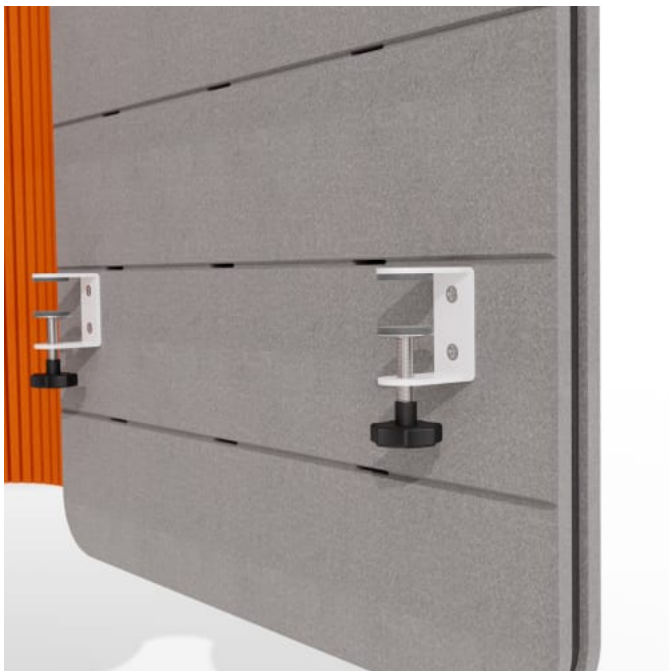

C=Clamp Close up

Corner Detail

cooee desking divider

Screens » Desking Screens

Corner Detail Close up

Corner Detail Connection

Desking Connection Back Screen

Corner Detail

cooee desking divider

Screens » Desking Screens

Cooee Tool Rail and Corner Detail

Below Desk Detail

Close up view

cooee desking divider

Screens » Desking Screens

Looking to dip your toe into the world of Cooee, start with one of our Cooee Desking Dividers and shut out your noisy neighbors.

✓ **Absorbs Noise**

✓ **Acoustic**

✓ **Bleach Cleanable**

✓ **Easy Clean**

✓ **Easy Install**

Description

Elevate your workspace with the transformative Cooee Desking Divider, seamlessly combining the functionality of a screen and a modesty solution in one. Redefine spatial dynamics; Its adaptable design allows placement on either side or at the back of your desk to keep monitor arms out of the way.