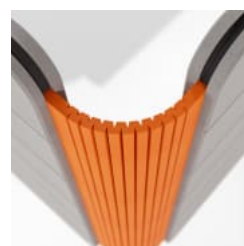

LT GREY - POWDER
COAT

MARIGOLD - POWDER
COAT

MATTE BLACK -
POWDER COAT

SPICE - POWDER COAT

TANGO - POWDER
COAT

TEAL - POWDER COAT

TERRACOTTA -
POWDER COAT

Cohee Desking
Divider

Cohee Desking
Divider C Clamp

C=Clamp Close up

Corner Detail

Corner Detail Close
up

Corner Detail
Connection

Desking Connection
Back Screen

Corner Detail

Cohee Tool Rail and
Corner Detail