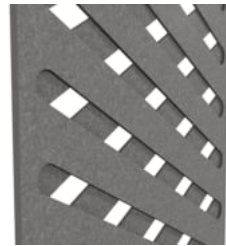

# KAYA SLIDING SCREEN

Screens » Suspended Screens

Kaya Sliding Screen hangs on horizontal mounting tracks attached to the ceiling. It means smooth, easy movement and excellent space creation.

- Absorbs Noise
- Bleach Cleanable
- Easy Install
- Acoustic
- Easy Clean