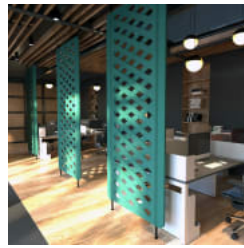

# KAYA FIXED SCREEN

Screens » Suspended Screens

Kaya Fixed Screen's uses simple, adjustable top and bottom mounts to fix it to perfectly flat or uneven floors and ceilings.

- Absorbs Noise
- Bleach Cleanable
- Easy Install
- Acoustic
- Easy Clean

**Description**

The Kaya Fixed Screen's lightweight construction uses simple top and bottom mounts to create a sturdy partition.

The Grille, Lattice or Plain designs come with the option of acrylic for increased privacy, or a writeable surface to foster those creative moments.