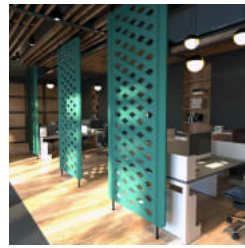

KAYA FIXED SCREEN

Screens » Suspended Screens