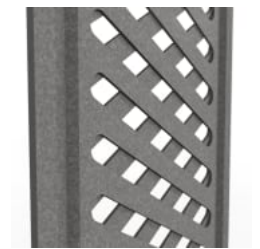

IRONBARK - TIMBER
PET

MERBAU - TIMBER PET

SPOTTED GUM -
TIMBER PET

KAYA FIXED SCREEN

Screens » Suspended Screens

Kaya Fixed Screen's uses simple, adjustable top and bottom mounts to fix it to perfectly flat or uneven floors and ceilings.

- Absorbs Noise
- Bleach Cleanable
- Easy Install
- Acoustic
- Easy Clean

Description

The Kaya Fixed Screen's lightweight construction uses simple top and bottom mounts to create a sturdy partition.

The Grille, Lattice or Plain designs come with the option of acrylic for increased privacy, or a writeable surface to foster those creative moments.