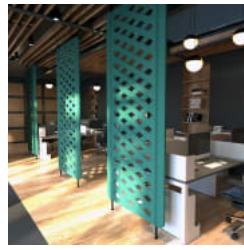

KAYA FIXED SCREEN

Screens » Suspended Screens