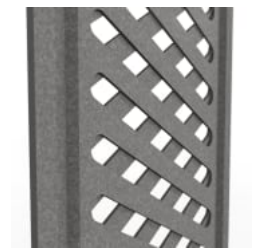

# KAYA FIXED SCREEN

Screens » Suspended Screens

Kaya Fixed Screen's uses simple, adjustable top and bottom mounts to fix it to perfectly flat or uneven floors and ceilings.

- Absorbs Noise
- Bleach Cleanable
- Easy Install
- Acoustic
- Easy Clean

**Description**

The Kaya Fixed Screen's lightweight construction uses simple top and bottom mounts to create a sturdy partition.

The Grille, Lattice or Plain designs come with the option of acrylic for increased privacy, or a writeable surface to foster those creative moments.