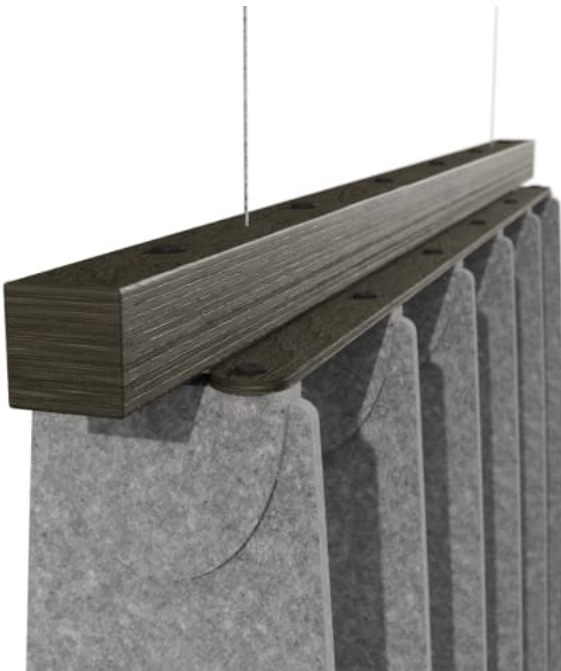

bunji rotating screen

Screens » Suspended Screens