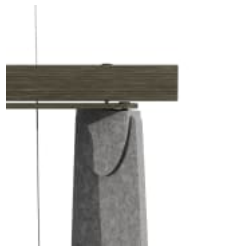

BUNJI ROTATING SCREEN

Screens » Suspended Screens