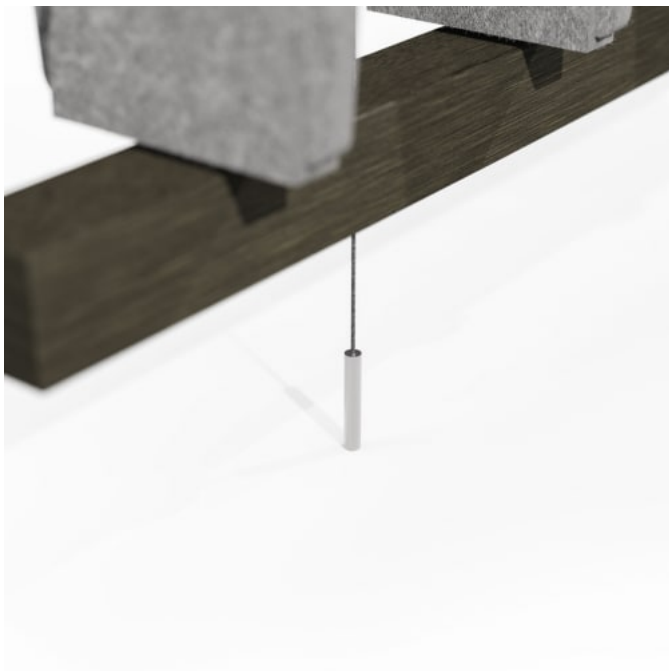

bunji rotating screen

Screens » Suspended Screens