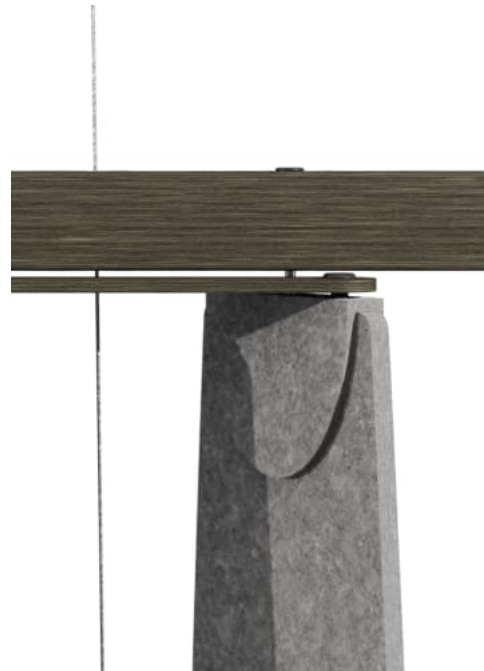

bunji rotating screen

Screens » Suspended Screens