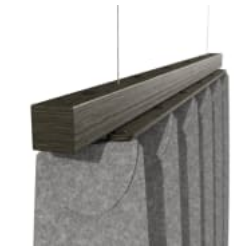

IRONBARK - TIMBER
PET

MERBAU - TIMBER PET

SPOTTED GUM -
TIMBER PET

Bunji Rotating Screen
Premium Wood
Redwood

Bunji Closed

BUNJI ROTATING SCREEN

Screens » Suspended Screens

Bunji Rotating Screen is a contemporary suspended screen with louvers that easily open and close when you need to adjust privacy, light and sound.