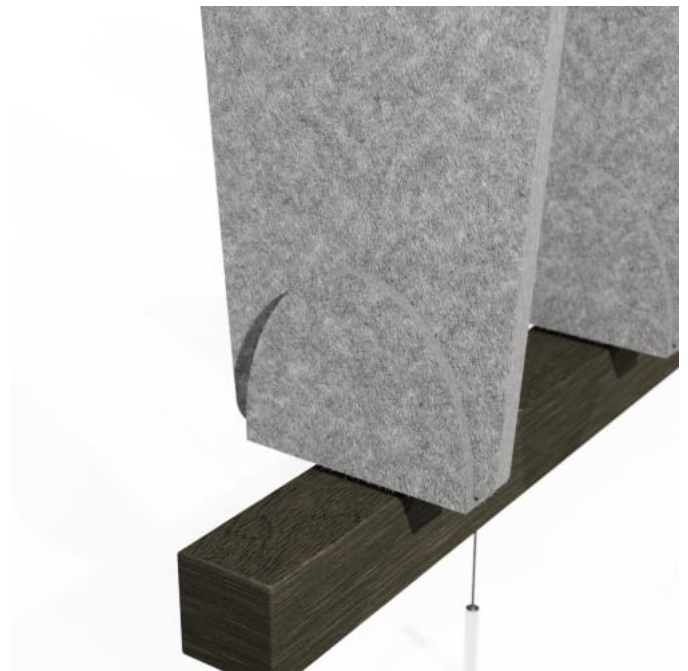

bunji rotating screen

Screens » Suspended Screens