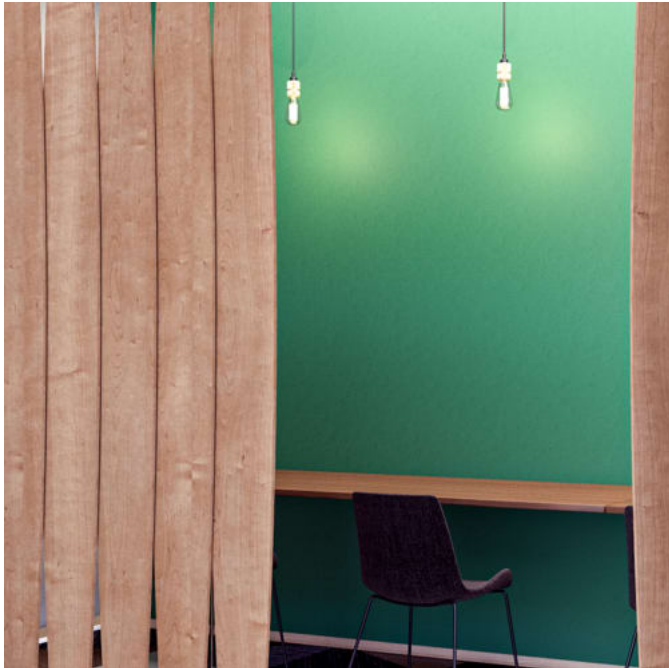

bunji rotating screen

Screens » Suspended Screens

Bunji Rotating Screen Premium Wood Redwood