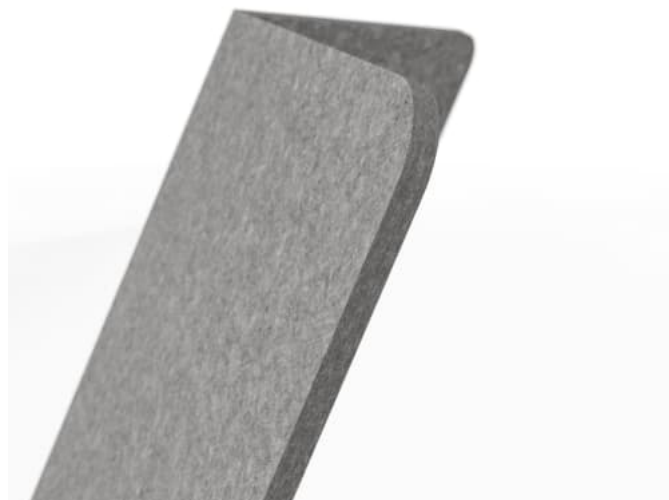

yakka floor screen

Screens » Floor Screens