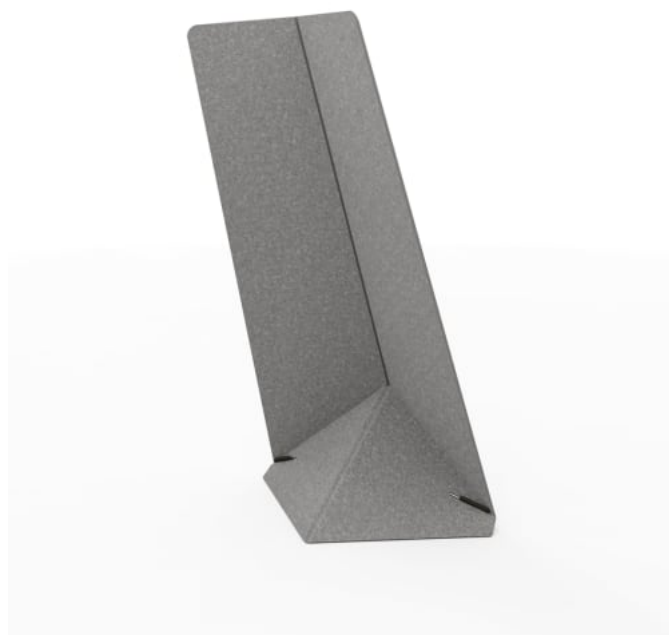

yakka floor screen

Screens » Floor Screens

Collections: **Yakka**

Applications: **Screens & Partitions**

yakka floor screen

Screens » Floor Screens

yakka floor screen

Screens » Floor Screens

yakka floor screen

Screens » Floor Screens

Yakka Floor Screen is one of a kind - a super light, noise absorbing, freestanding feature, that adds personality and privacy to open spaces.

✓ **Absorbs Noise**

✓ **Easy Install**

✓ **Easy Clean**

✓ **Acoustic**

✓ **Bleach Cleanable**

Description

The Yakka Floor Screen is a one of a kind, a free-standing room feature, that adds personality and reduces noise.

The unique cantilevered design creates a distinctive feature in almost any room. The 42" x 72" progressive aesthetics are complemented by the choice of 24 PET colors, 4 wood prints and a Blonde, Dark, White or Black wooden base.

Manufactured in the USA, the Yakka Floor Screen ships quickly, comes flat packed and is super simple to assemble.

func., Yakka Floor Screens are easily cleaned with bleach and water.

Composition

Density 0.5 lb/ft² 2.4 kg /m²