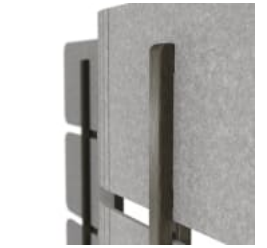

IRONBARK - TIMBER
PET

MERBAU - TIMBER PET

SPOTTED GUM -
TIMBER PET

MALLEE FLOOR SCREEN

Screens » Floor Screens

Mallee Floor Screen is a high-design space creator that bends in 2 directions and is easy to move whenever and wherever you need it to.

- Absorbs Noise
- Bleach Cleanable
- Easy Install
- Acoustic
- Easy Clean

Description

The Mallee Floor Screen is a high-design space creator that bends when you need it to.

The lightweight design makes it easy to move, while the kerf cut sections allow it to bend in a L, U or Z shape. The wide feet and solid wood support add stability; however you use it. With models available in 3 heights, 2 widths, 24 PET colors and 4 wood prints, there's something there for everyone and almost anywhere.