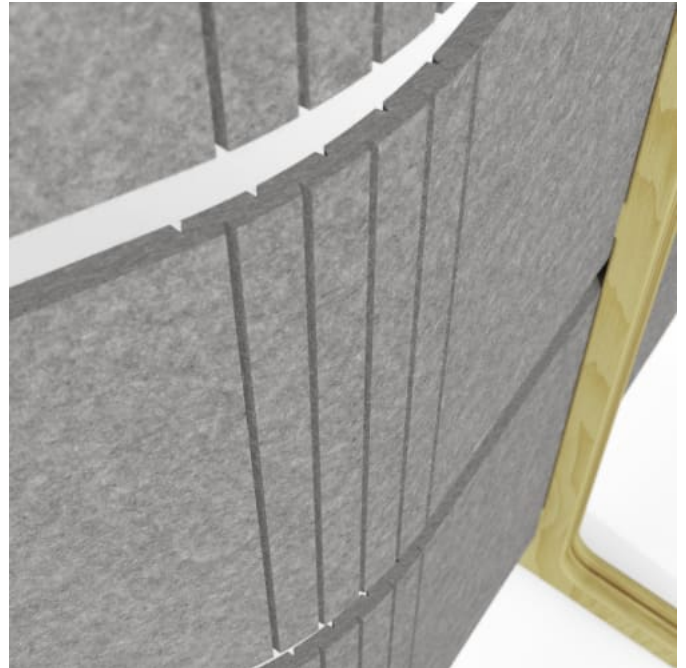

mallee floor screen

Screens » Floor Screens

Collections: **Mallee**

Applications: **Screens & Partitions**

mallee floor screen

Screens » Floor Screens

mallee floor screen

Screens » Floor Screens

mallee floor screen

Screens » Floor Screens

Mallee Floor Screen is a high-design space creator that bends in 2 directions and is easy to move whenever and wherever you need it to.

✓ Absorbs Noise

✓ Easy Install

✓ Easy Clean

✓ Bleach Cleanable

✓ Acoustic

Description

The Mallee Floor Screen is a high-design space creator that bends when you need it to.

The lightweight design makes it easy to move, while the kerf cut sections allow it to bend in a L, U or Z shape. The wide feet and solid wood support add stability; however you use it. With models available in 3 heights, 2 widths, 24 PET colors and 4 wood prints, there's something there for everyone and almost anywhere.