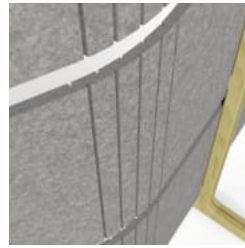

IRONBARK - TIMBER
PET

MERBAU - TIMBER PET

SPOTTED GUM -
TIMBER PET

MALLEE FLOOR SCREEN

Screens » Floor Screens

Mallee Floor Screen is a high-design space creator that bends in 2 directions and is easy to move whenever and wherever you need it to.

- Absorbs Noise
- Bleach Cleanable
- Easy Install
- Acoustic
- Easy Clean

Description

The Mallee Floor Screen is a high-design space creator that bends when you need it to.

The lightweight design makes it easy to move, while the kerf cut sections allow it to bend in a L, U or Z shape. The wide feet and solid wood support add stability; however you use it. With models available in 3 heights, 2 widths, 24 PET colors and 4 wood prints, there's something there for everyone and almost anywhere.