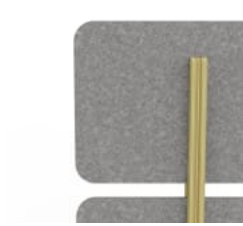

MALLEE FLOOR SCREEN

Screens » Floor Screens