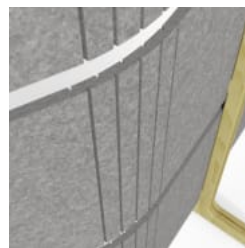

IRONBARK - TIMBER
PET

MERBAU - TIMBER PET

SPOTTED GUM -
TIMBER PET

MALLEE FLOOR SCREEN

Screens » Floor Screens

Mallee Floor Screen is a high-design space creator that bends in 2 directions and is easy to move whenever and wherever you need it to.

- Absorbs Noise
- Bleach Cleanable
- Easy Install
- Acoustic
- Easy Clean

Description

The Mallee Floor Screen is a high-design space creator that bends when you need it to.

The lightweight design makes it easy to move, while the kerf cut sections allow it to bend in a L, U or Z shape. The wide feet and solid wood support add stability; however you use it. With models available in 3 heights, 2 widths, 24 PET colors and 4 wood prints, there's something there for everyone and almost anywhere.