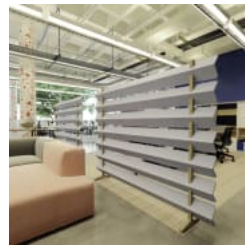

ALINTA FLOOR SCREEN

Screens » Floor Screens