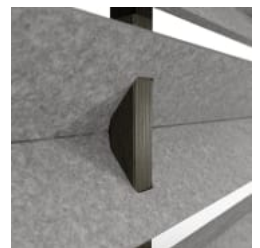

ALINTA FLOOR SCREEN

Screens » Floor Screens