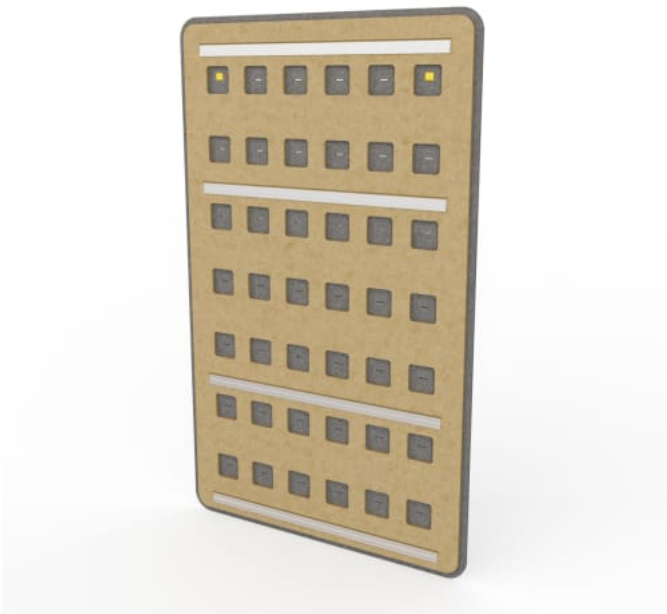

cooee fixed wall

Walls » Fixed Walls