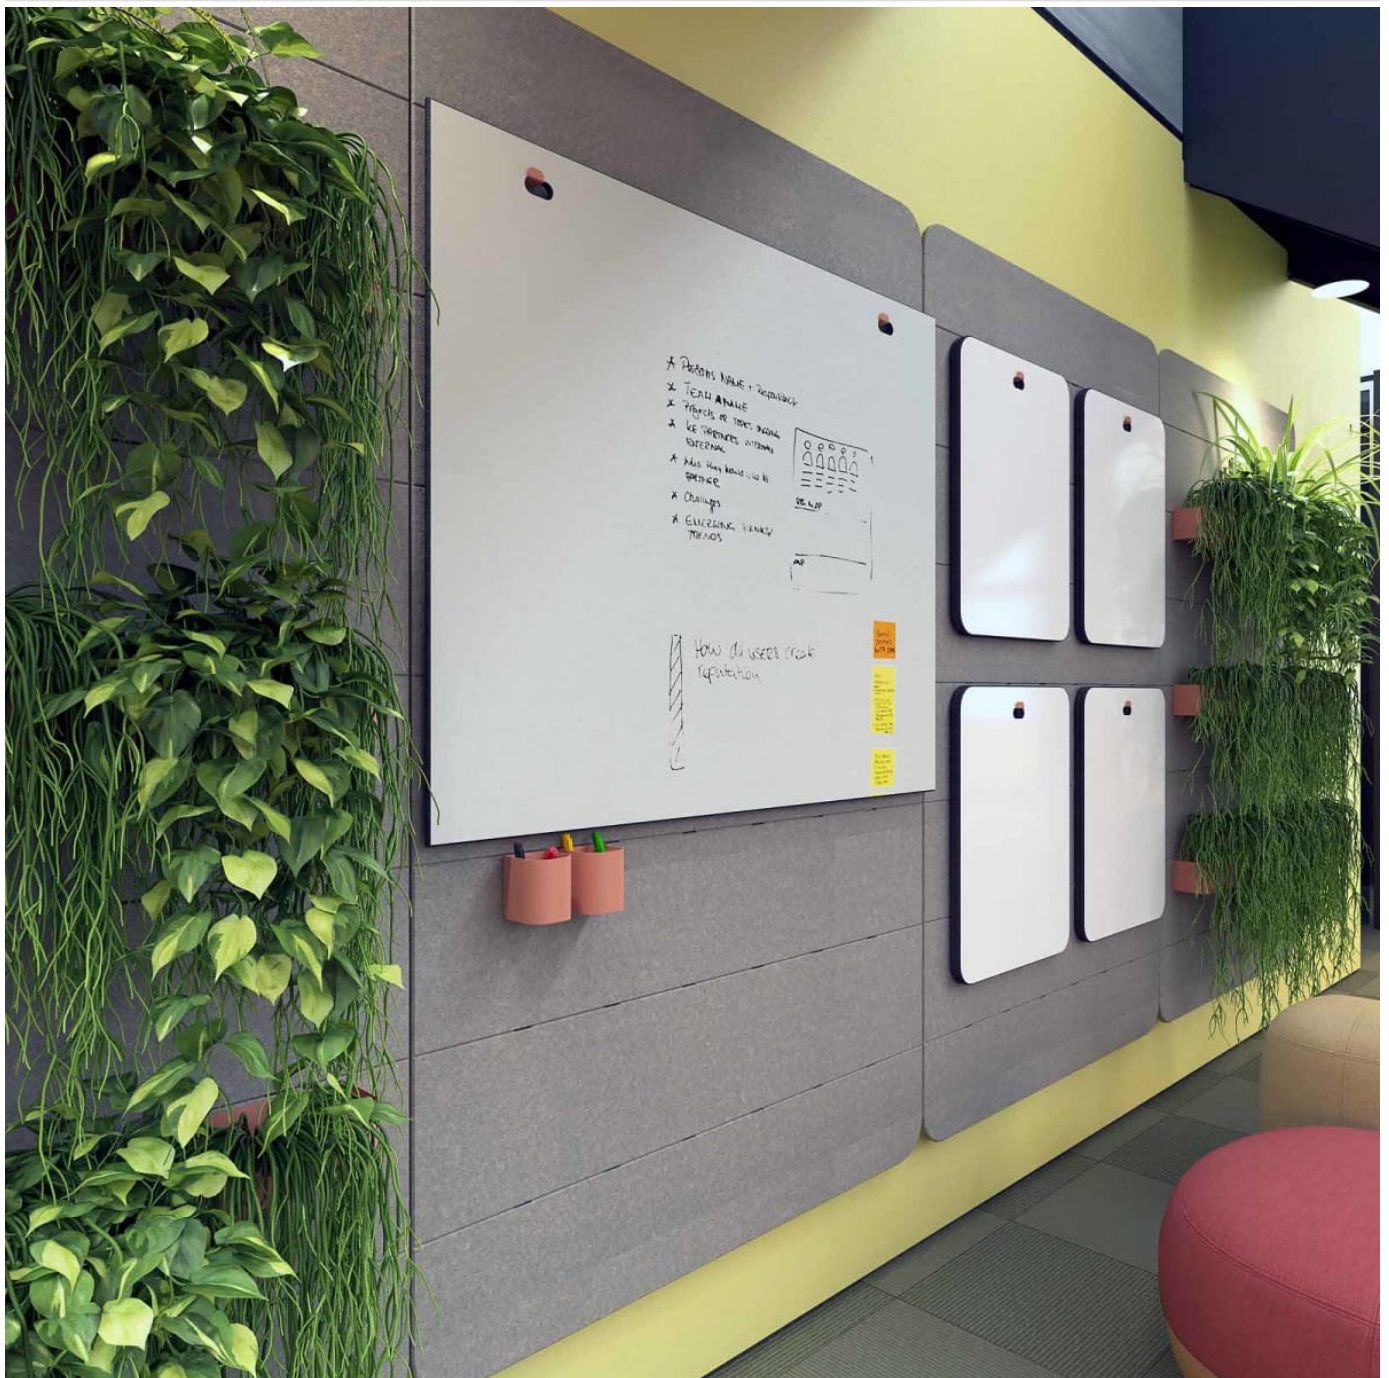

COOEE FIXED WALL

Walls » Fixed Walls

Collection: **Cooe**