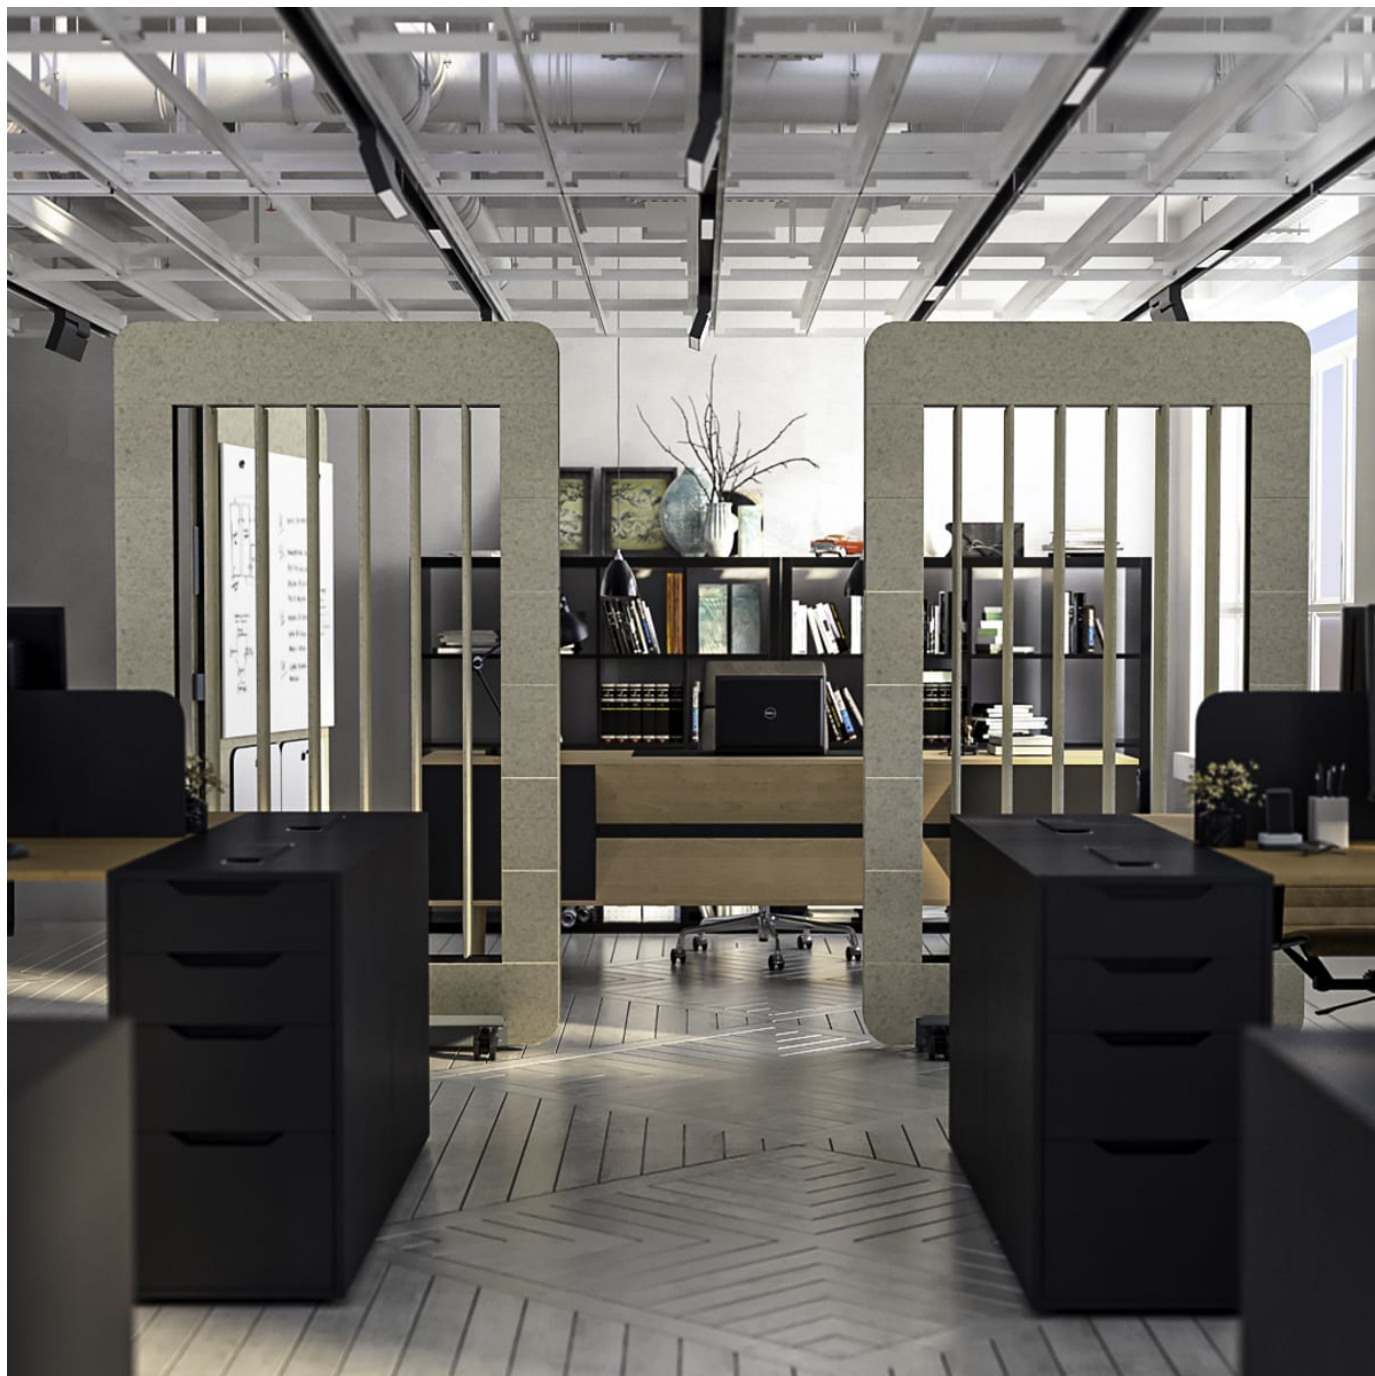

cooee louver wall

Walls » Mobile Walls

Collections: **Cooee**

Applications: **Walls**