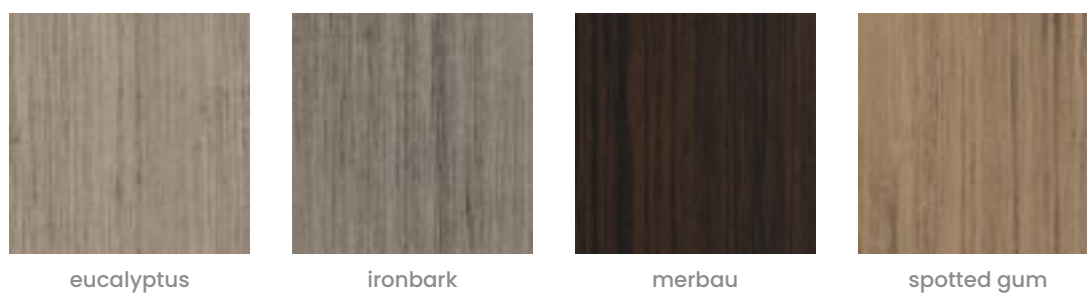

slate

bark

brick

cadet

chambray

cooee presentation wall

Walls » Mobile Walls

func timber print