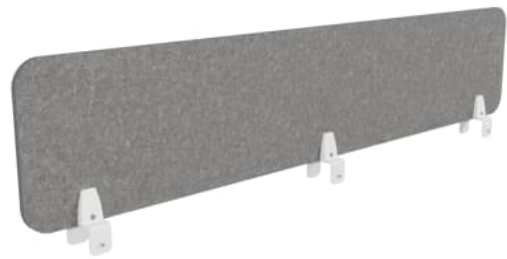

bilby desking screen extension

Screens » Desking Screens

Collections: **Bilby**

Applications: **Desk Accessories (Dividers & Screens)**

bilby desking screen extension

Screens » Desking Screens

bilby desking screen extension

Screens » Desking Screens

Bilby Desking Screen Extension extends the height of an existing desking screen. It's ideal when you want to add extra privacy or noise absorption.

Description Bilby panel topper is ideal for when you want to create extra privacy or noise absorption. The extra 12" height is available in 6 widths from 23.5" to 71.5", catering for narrow and wide desking alike. The sustainable PET is available in 24 colors and 4 wood prints so you can match the screen that's already there, or create a visual contrast