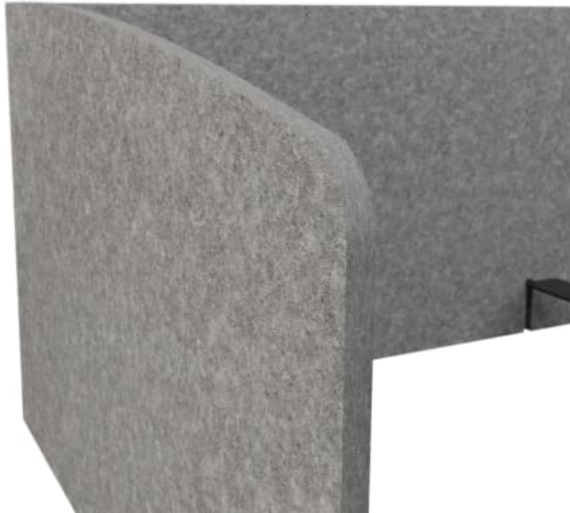

tanah desking screen

Screens » Desking Screens