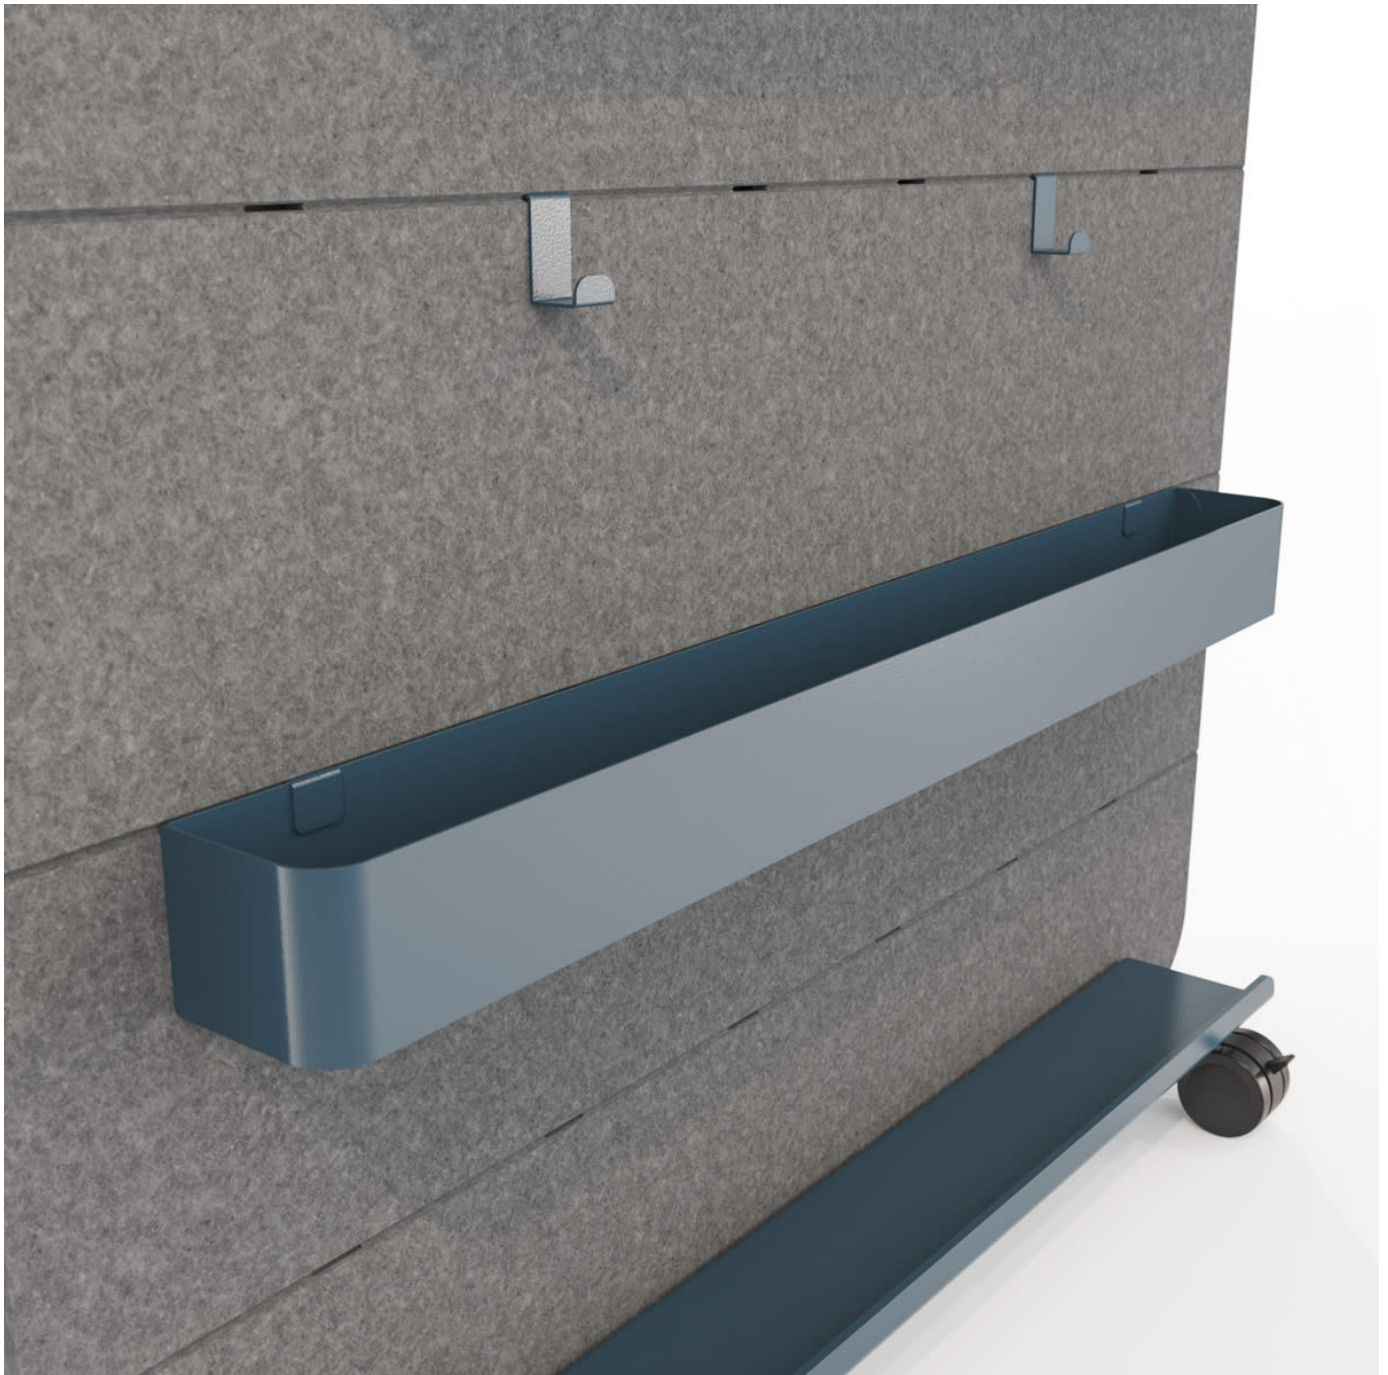

# COOEE LONG BIN

Accessories » Cooee Accessories

Collection: **Cooee**

# COOEE LONG BIN

Accessories » Cooee Accessories

The 40" Bin runs almost the full width of the wall and 4.5" deep. With a soft, non-slip insert, it holds those taller things, like water bottles.

● Easy Install

## Description

The 40" Bin runs almost the full width of the wall and 4.5" deep. With a soft, non-slip insert, it snugly holds those taller things, like water bottles and thermos mugs, that ruin your day you drop them.

Made from steel with a PET insert to add grip, and available in 12 eye-popping powder coat colors, they simply clip into the tool groove on any mobile wall.