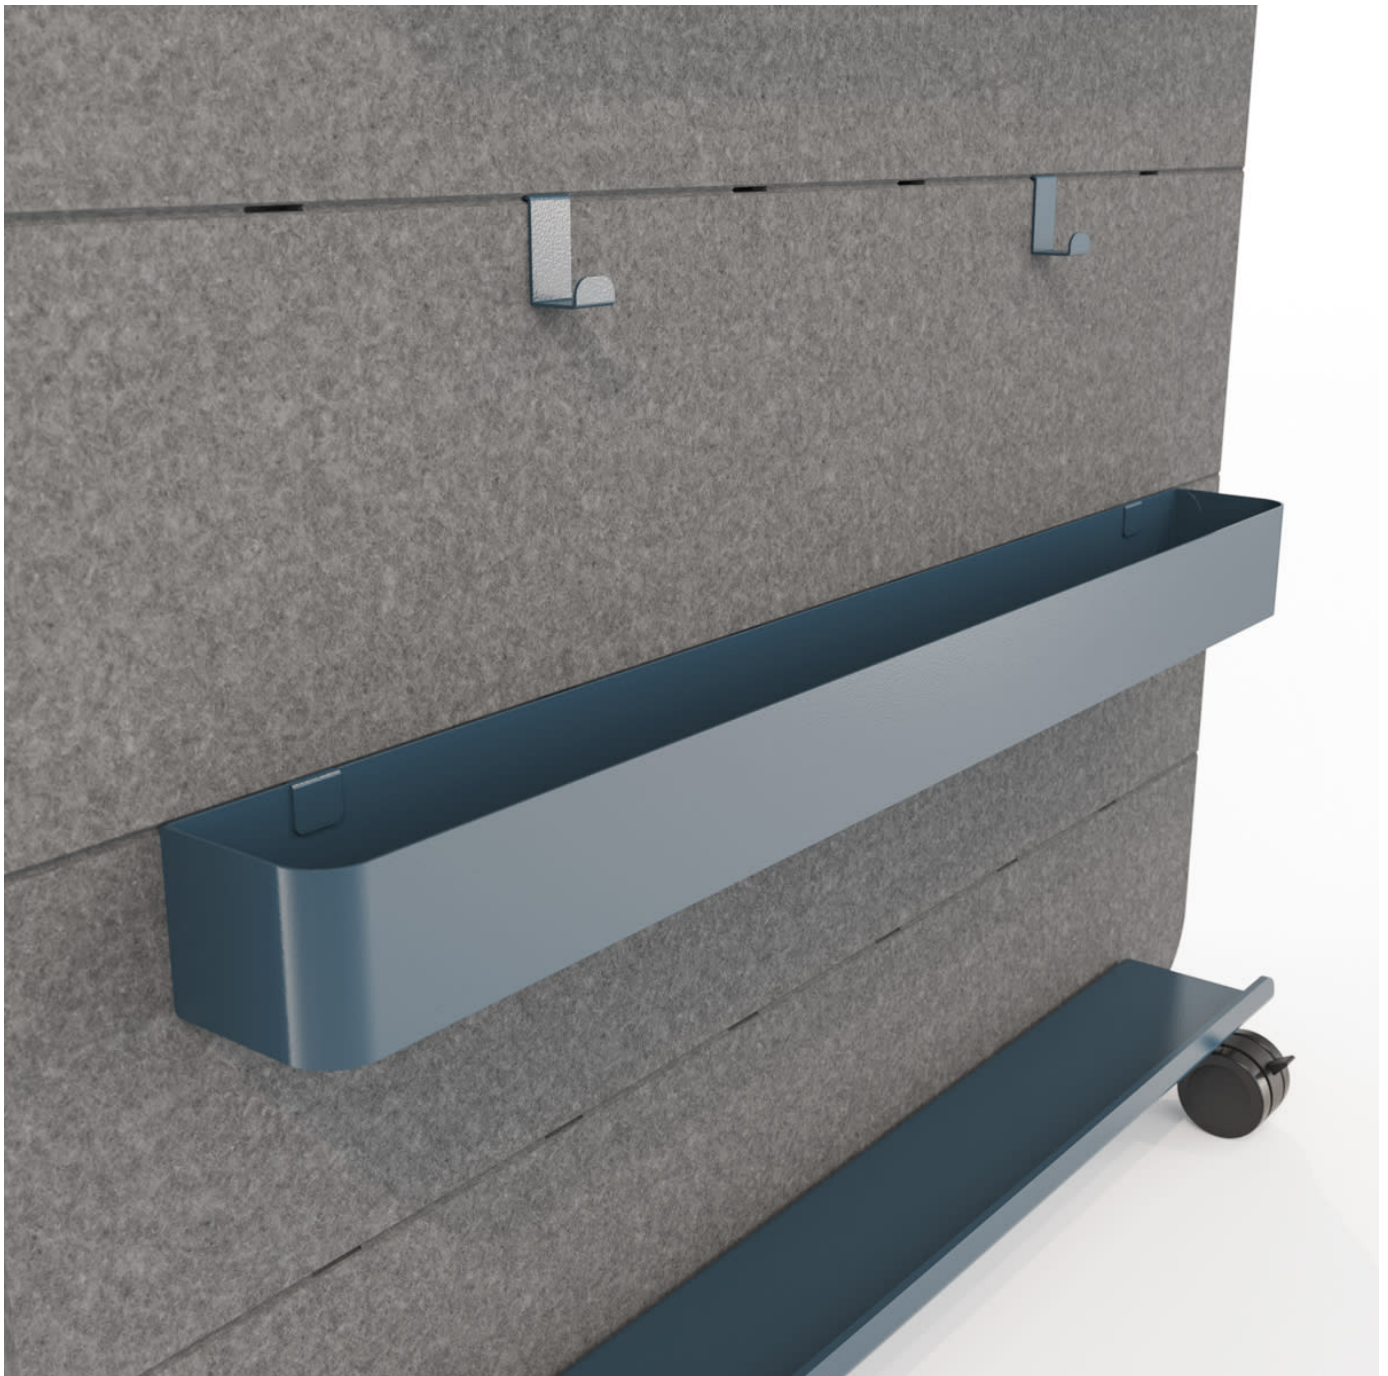

cooee long bin

Accessories » Cooee Accessories

Collections: **Cooee**

Applications: **Accessories**

cooee long bin

Accessories » Cooee Accessories

cooee long bin

Accessories » Cooee Accessories

The 40" Bin runs almost the full width of the wall and 4.5" deep. With a soft, non-slip insert, it holds those taller things, like water bottles.

✓ **Easy Install**

✓ **Easy Clean**

Description

The 40" Bin runs almost the full width of the wall and 4.5" deep. With a soft, non-slip insert, it snugly holds those taller things, like water bottles and thermos mugs, that ruin your day you drop them.

Made from steel with a PET insert to add grip, and available in 12 eye-popping powder coat colors, they simply clip into the tool groove on any mobile wall.

PET Colours

Standard Finishes:

30 Solid Colors: Bark, Brick, Cadet, Chambray, Cobalt, Ecru, Elderberry, Fossil, Frost, Grass, Greige, Ivory, Linen, Malachite, Mandarin, Meadow, Midnight, Ochre, Olive, Parchment, Pebble, Pewter, Saffron, Sky, Slate, Smoke, Storm, Sunshine, Tar, Twilight.