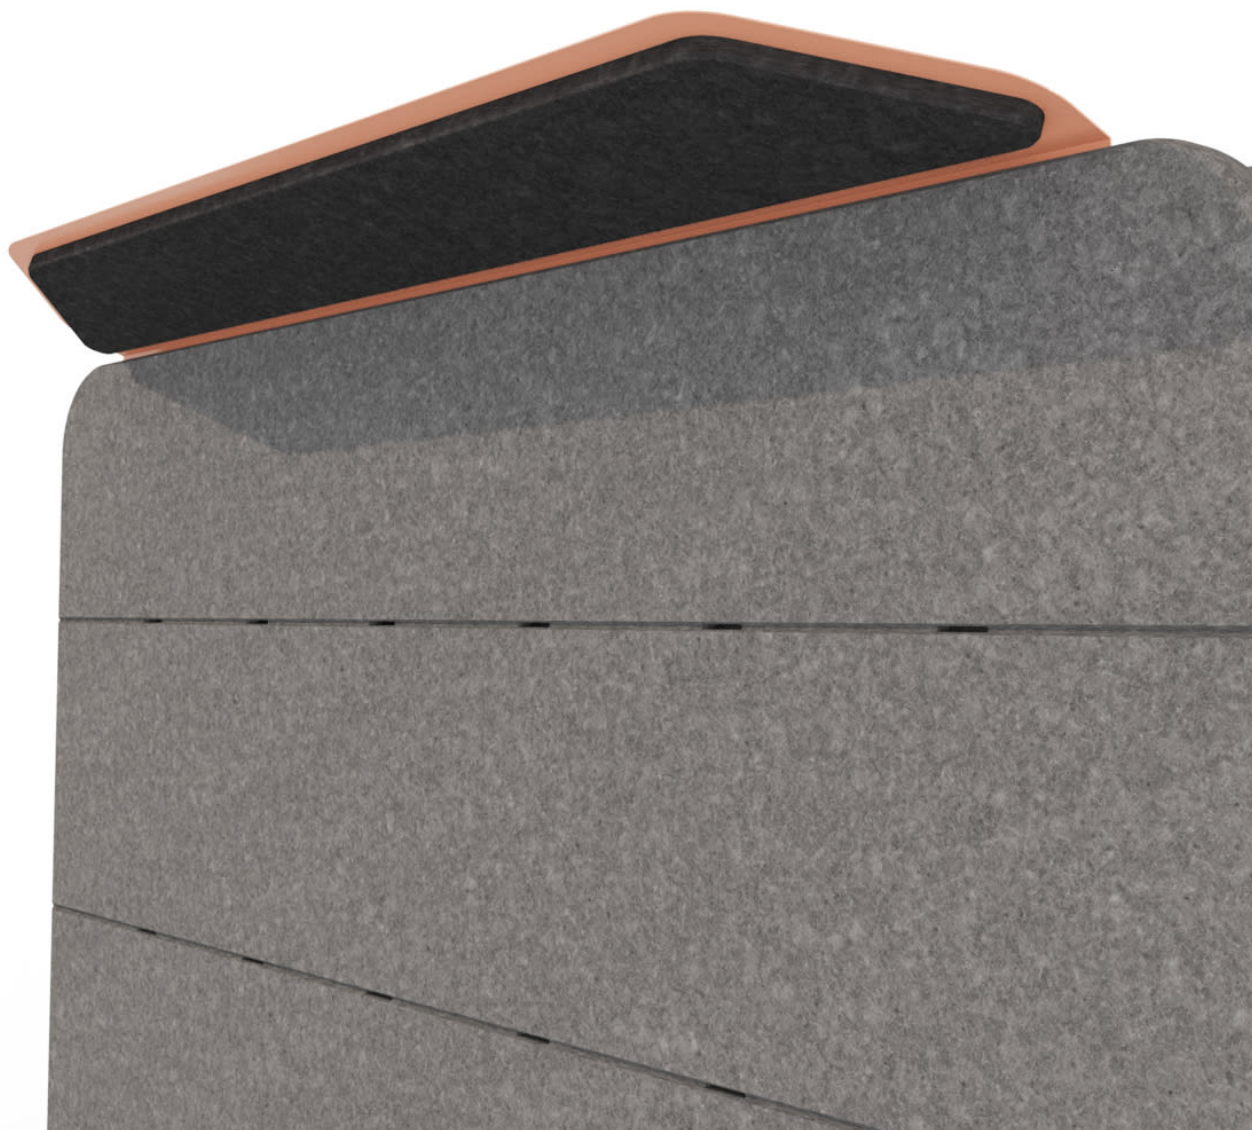

cooee wall visor

Accessories » Cooee Accessories

Collections: **Cooee**

Applications: **Accessories**

cooee wall visor

Accessories » Cooee Accessories

cooee wall visor

Accessories » Cooee Accessories

The visor manages noisy neighbors. Enjoy the acoustic benefits on both sides of your Cooee wall. Simply screw it into to the top of any mobile wall.

Description

Double down and enjoy the acoustic benefits on both sides of your Cooee wall. Simply screw it into to the top of any mobile wall. Trust us, the overhanging design and 2.5" increase in wall height makes a huge difference to its acoustic properties.

Made from steel and PET, and available in 12 eye-popping powder coat colors.

PET Colours

Standard Finishes:

30 Solid Colors: Bark, Brick, Cadet, Chambray, Cobalt, Ecu, Elderberry, Fossil, Frost, Grass, Greige, Ivory, Linen, Malachite, Mandarin, Meadow, Midnight, Ochre, Olive, Parchment, Pebble, Pewter, Saffron, Sky, Slate, Smoke, Storm, Sunshine, Tar, Twilight.