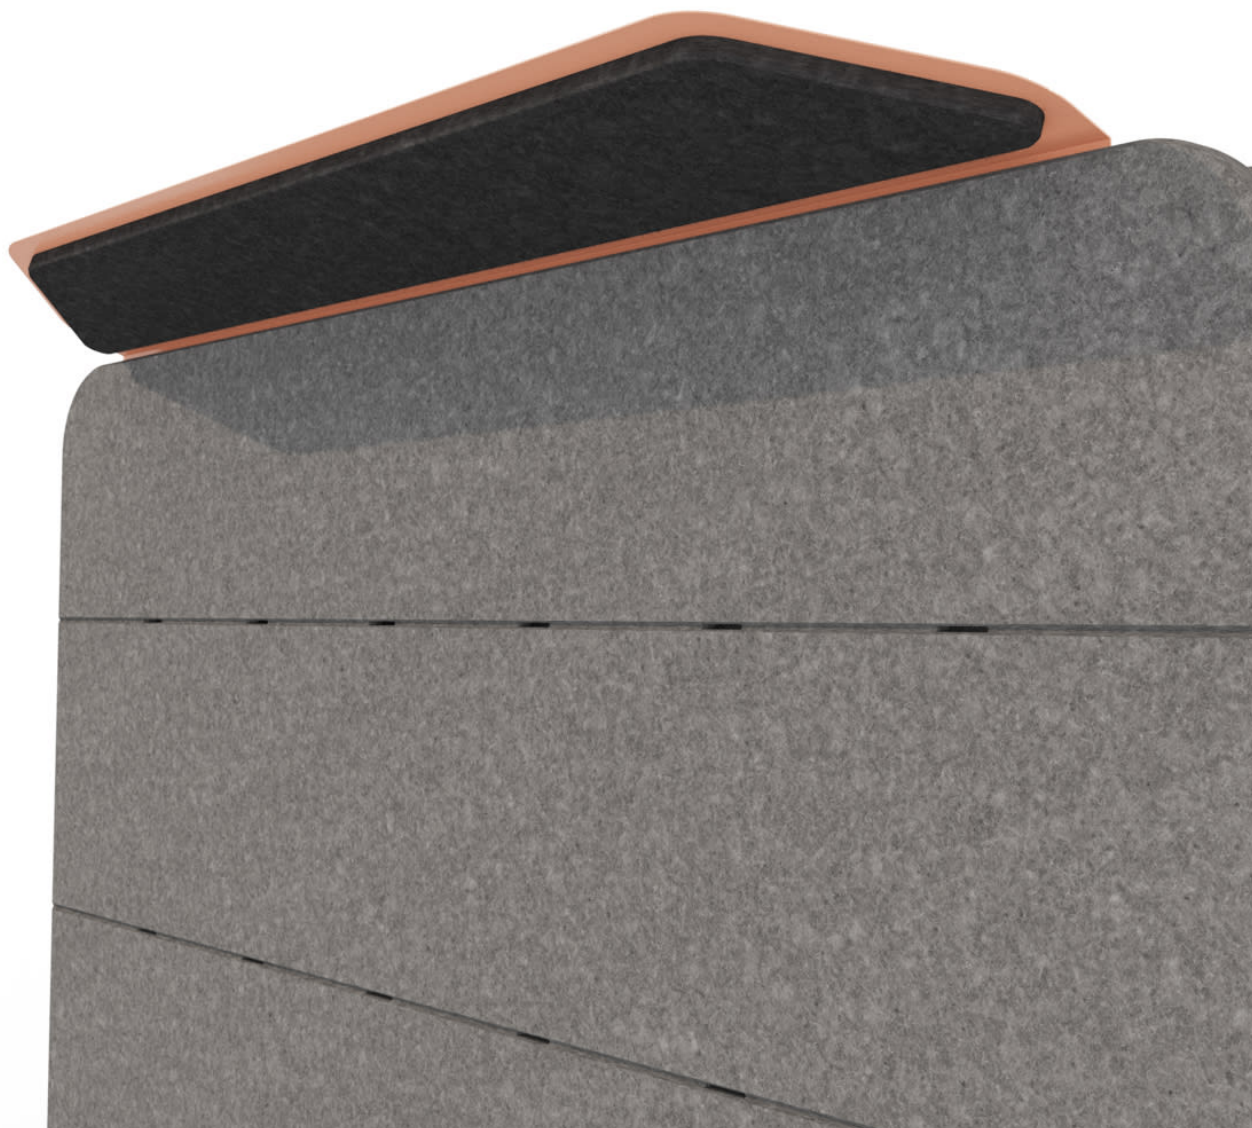

# COOEE WALL VISOR

Accessories » Cooee Accessories

---

Collection: **Cooee**

# COOEE WALL VISOR

Accessories » Cooee Accessories

The visor manages noisy neighbors. Enjoy the acoustic benefits on both sides of your Cooee wall. Simply screw it into to the top of any mobile wall.

**Description** Double down and enjoy the acoustic benefits on both sides of your Cooee wall. Simply screw it into to the top of any mobile wall. Trust us, the overhanging design and 2.5" increase in wall height makes a huge difference to its acoustic properties.

Made from steel and PET, and available in 12 eye-popping powder coat colors.

**Made In** USA

**Dimensions** 40" (1016mm) w x 4.2" (105mm) h x 7.5" (189mm) d

**Powder Coat** Anodized Silver, Bengal White, Denim, Fern, Gunmetal, LT Grey, Marigold, Matte Black, Spice, Tango, Teal, Terracotta.