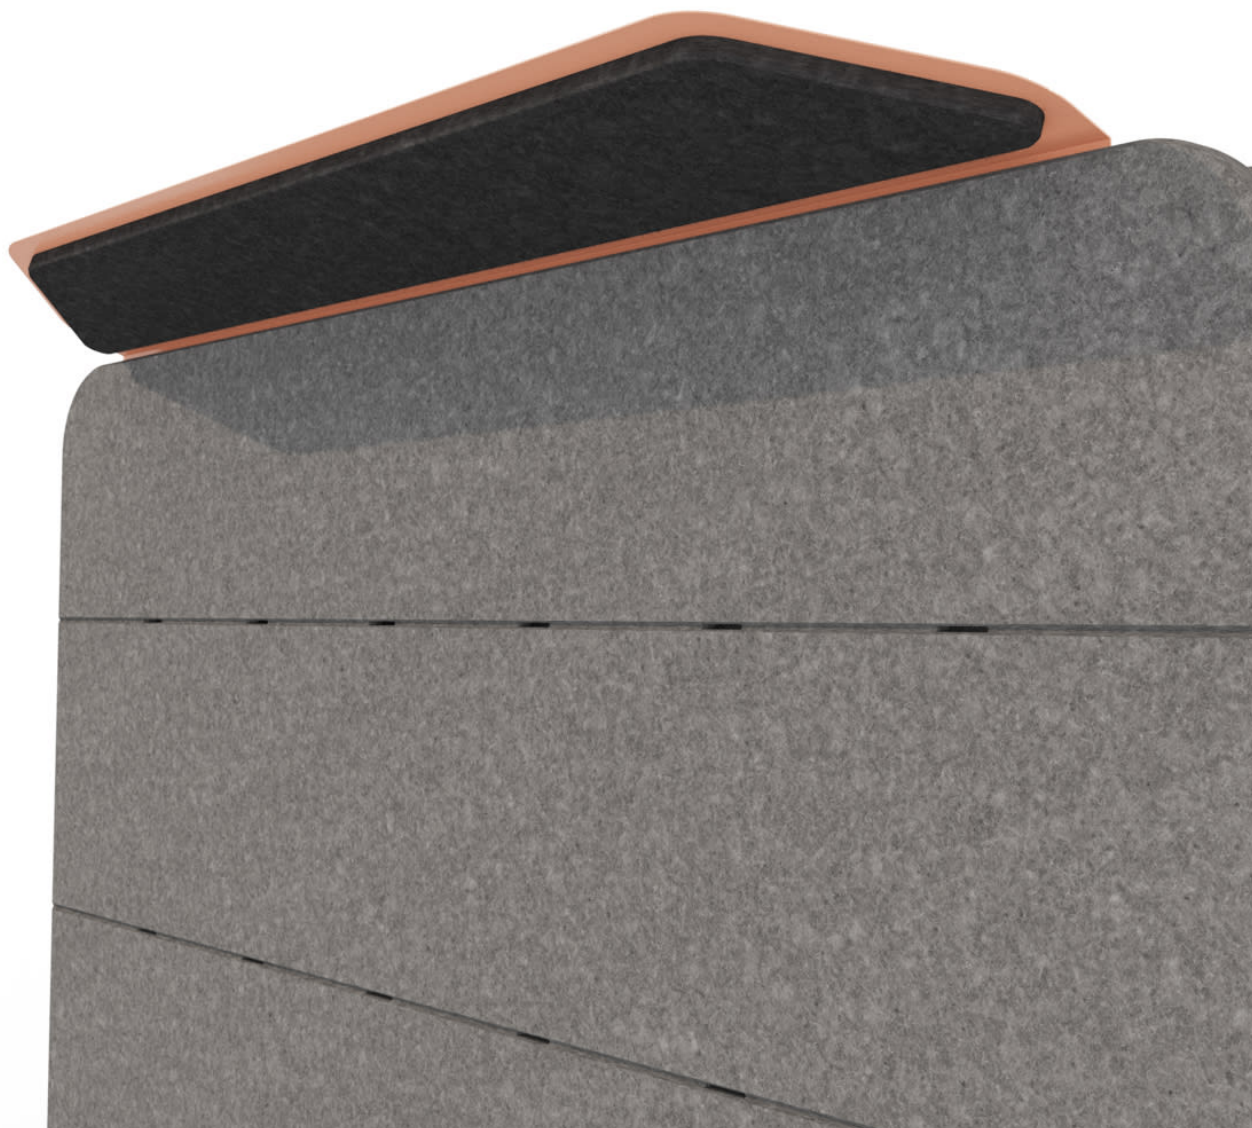

COOEE WALL VISOR

Accessories » Cooe Accessories

Collection: **Cooe**

COOEE WALL VISOR

Accessories » Cooee Accessories

ANODISED SILVER -
POWDER COAT

BENGAL WHITE -
POWDER COAT

DENIM - POWDER
COAT

TERRACOTTA -
POWDER COAT

COOEE WALL VISOR

Accessories » Cooee Accessories

The visor manages noisy neighbors. Enjoy the acoustic benefits on both sides of your Cooee wall. Simply screw it into to the top of any mobile wall.

Description Double down and enjoy the acoustic benefits on both sides of your Cooee wall. Simply screw it into to the top of any mobile wall. Trust us, the overhanging design and 2.5" increase in wall height makes a huge difference to its acoustic properties.

Made from steel and PET, and available in 12 eye-popping powder coat colors.

Made In USA

Dimensions 40" (1016mm) w x 4.2" (105mm) h x 7.5" (189mm) d

Powder Coat Anodized Silver, Bengal White, Denim, Fern, Gunmetal, LT Grey, Marigold, Matte Black, Spice, Tango, Teal, Terracotta.