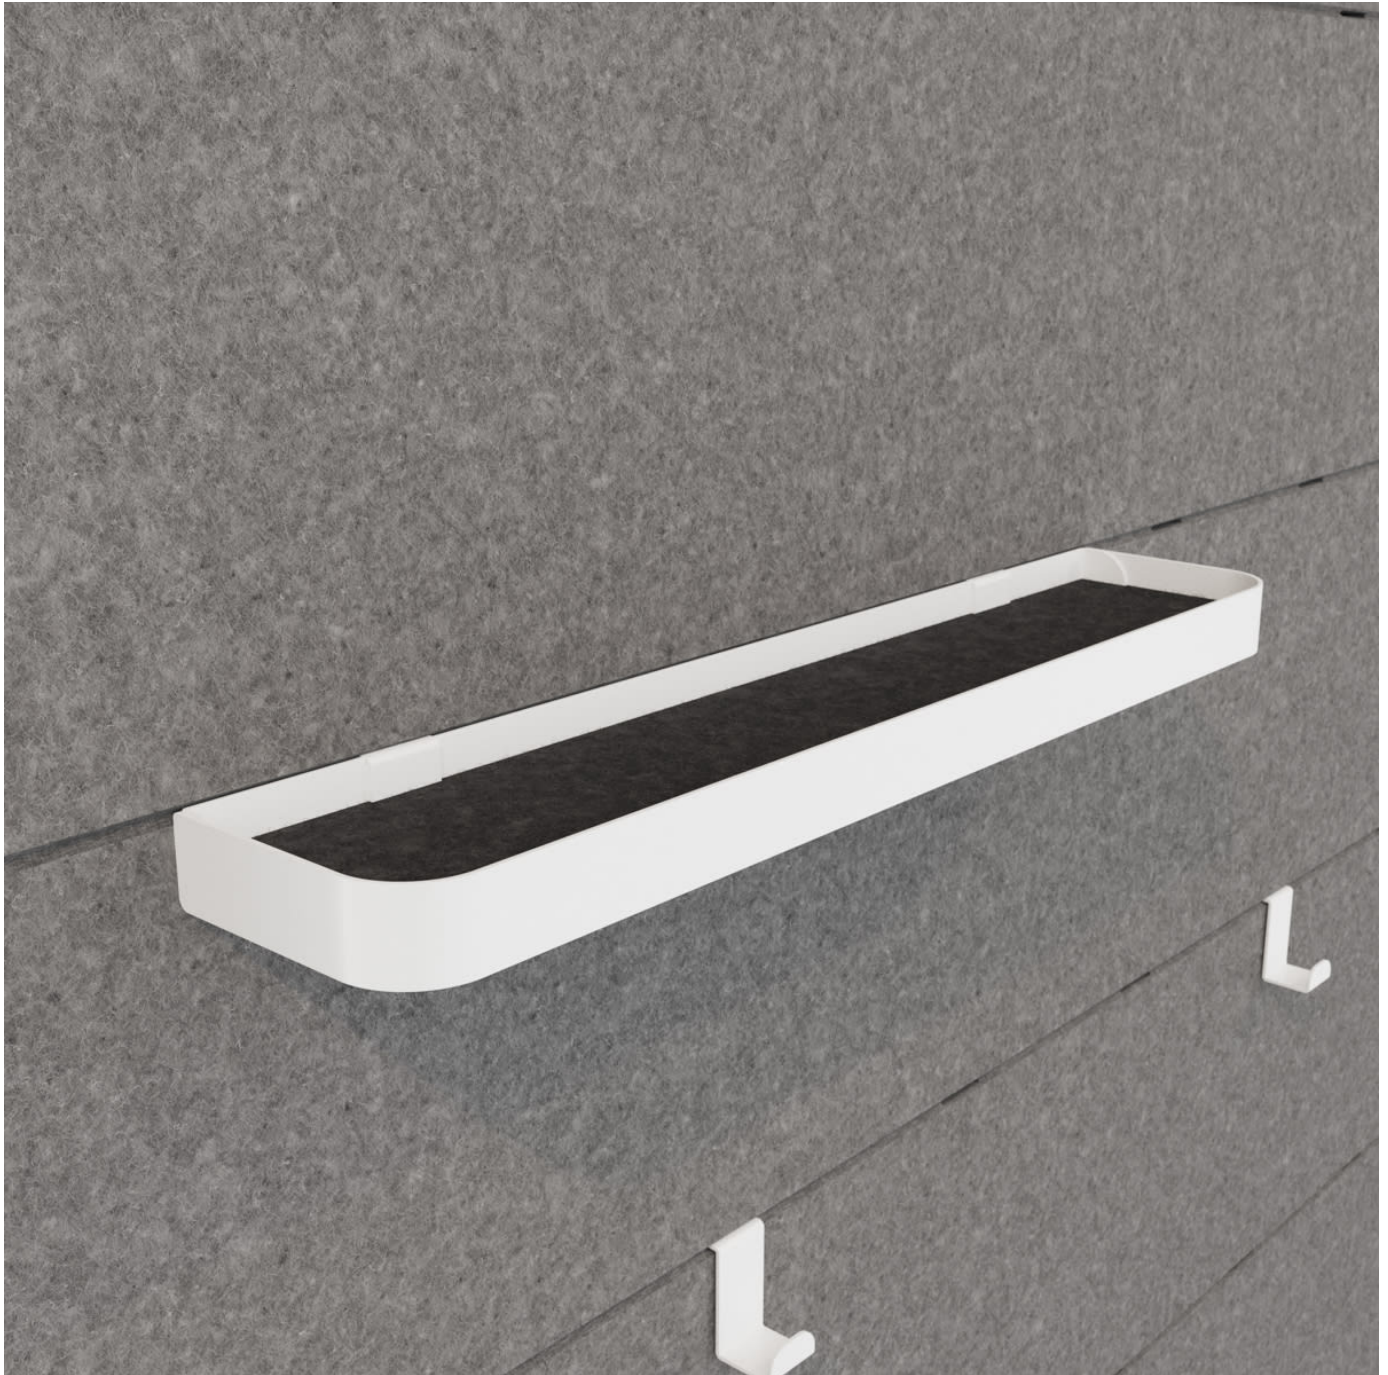

cooee short tray

Accessories » Cooee Accessories

Collections: **Cooee**

Applications: **Accessories**

cooee short tray

Accessories » Cooee Accessories

cooee short tray

Accessories » Cooee Accessories

20" Short Tray, the same as its big brother just half as long. It means they can sit side by side or be staggered up the wall.

✓ **Easy Install**

✓ **Easy Clean**

Description

The same as its big brother, it's just half as long. It means they can sit side by side or be staggered up the wall. The raised edges and non-slip insert make it easy to store and see your favorite must haves like magazines.

Made from steel with a PET insert to add grip, and available in 12 eye-popping powder coat colors, they simply click into the tool groove on any mobile wall.

PET Colours

Standard Finishes:

30 Solid Colors: Bark, Brick, Cadet, Chambray, Cobalt, Ecru, Elderberry, Fossil, Frost, Grass, Greige, Ivory, Linen, Malachite, Mandarin, Meadow, Midnight, Ochre, Olive, Parchment, Pebble, Pewter, Saffron, Sky, Slate, Smoke, Storm, Sunshine, Tar, Twilight.