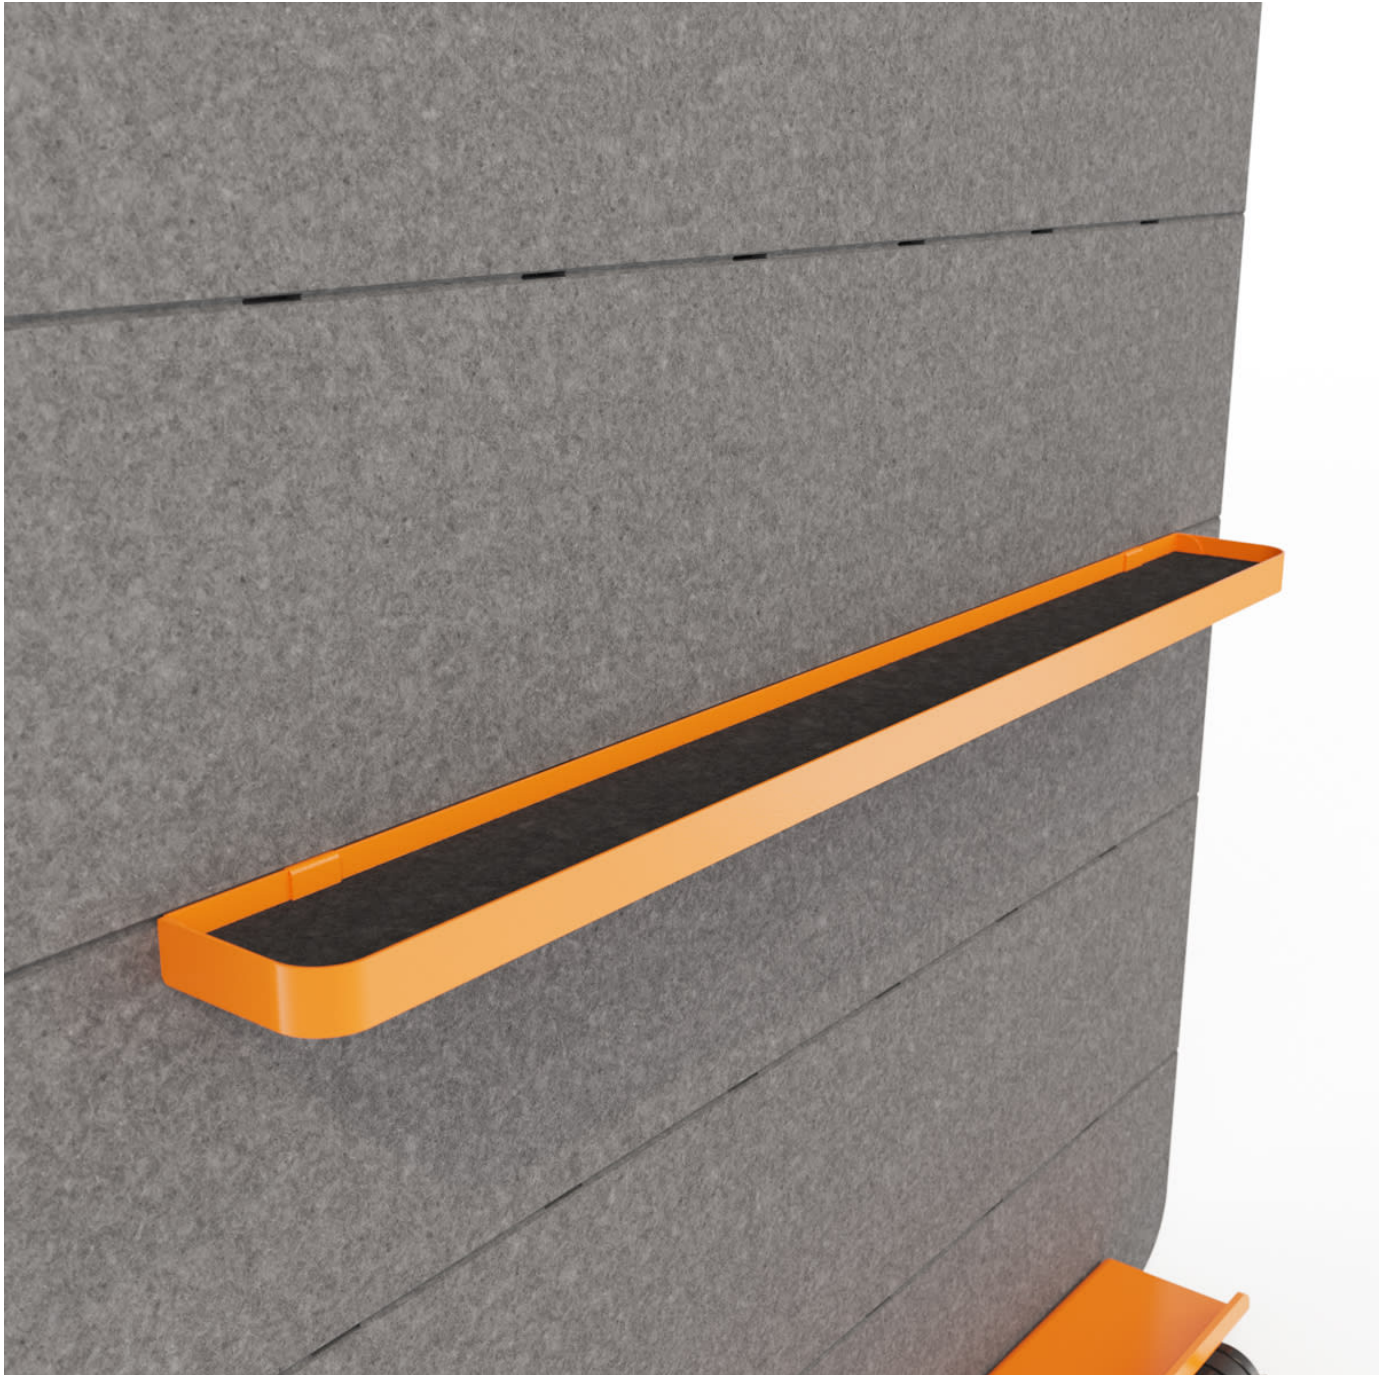

cooee long tray

Accessories » Cooee Accessories

Collections: **Cooee**

cooee long tray

Accessories » Cooee Accessories

cooee long tray

Accessories » Cooee Accessories

40" Long Tray, a versatile shelf with a non-slip insert and raised edge, that runs almost the wall. It's ideal for those workspace "must haves".

✓ **Easy Install**

✓ **Easy Clean**

Description

A versatile shelf with a non-slip insert and raised edge, that runs almost the wall. It's ideal for those workspace "must haves" that you need to see easily and don't want to fall lose - think phones, speakers, markers, and pens.

Made from steel with a PET insert to add grip, and available in 12 eye-popping powder coat colors, they simply click into the tool groove on any mobile wall.

PET Colours

Standard Finishes:

30 Solid Colors: Bark, Brick, Cadet, Chambray, Cobalt, Ecru, Elderberry, Fossil, Frost, Grass, Greige, Ivory, Linen, Malachite, Mandarin, Meadow, Midnight, Ochre, Olive, Parchment, Pebble, Pewter, Saffron, Sky, Slate, Smoke, Storm, Sunshine, Tar, Twilight.

18 Premium Material Prints: Concrete Cast, Concrete Polished, Concrete Dark Tint, Raku Bone, Raku Luster, Raku Jade, Shale Light, Shale Medium, Shale Dark, Terracotta Sun Bleached, Terracotta Mission, Terracotta Antique, Terrazzo Light, Terrazzo Medium, Terrazzo Dark, Travertine Light, Travertine Medium, Travertine Dark.