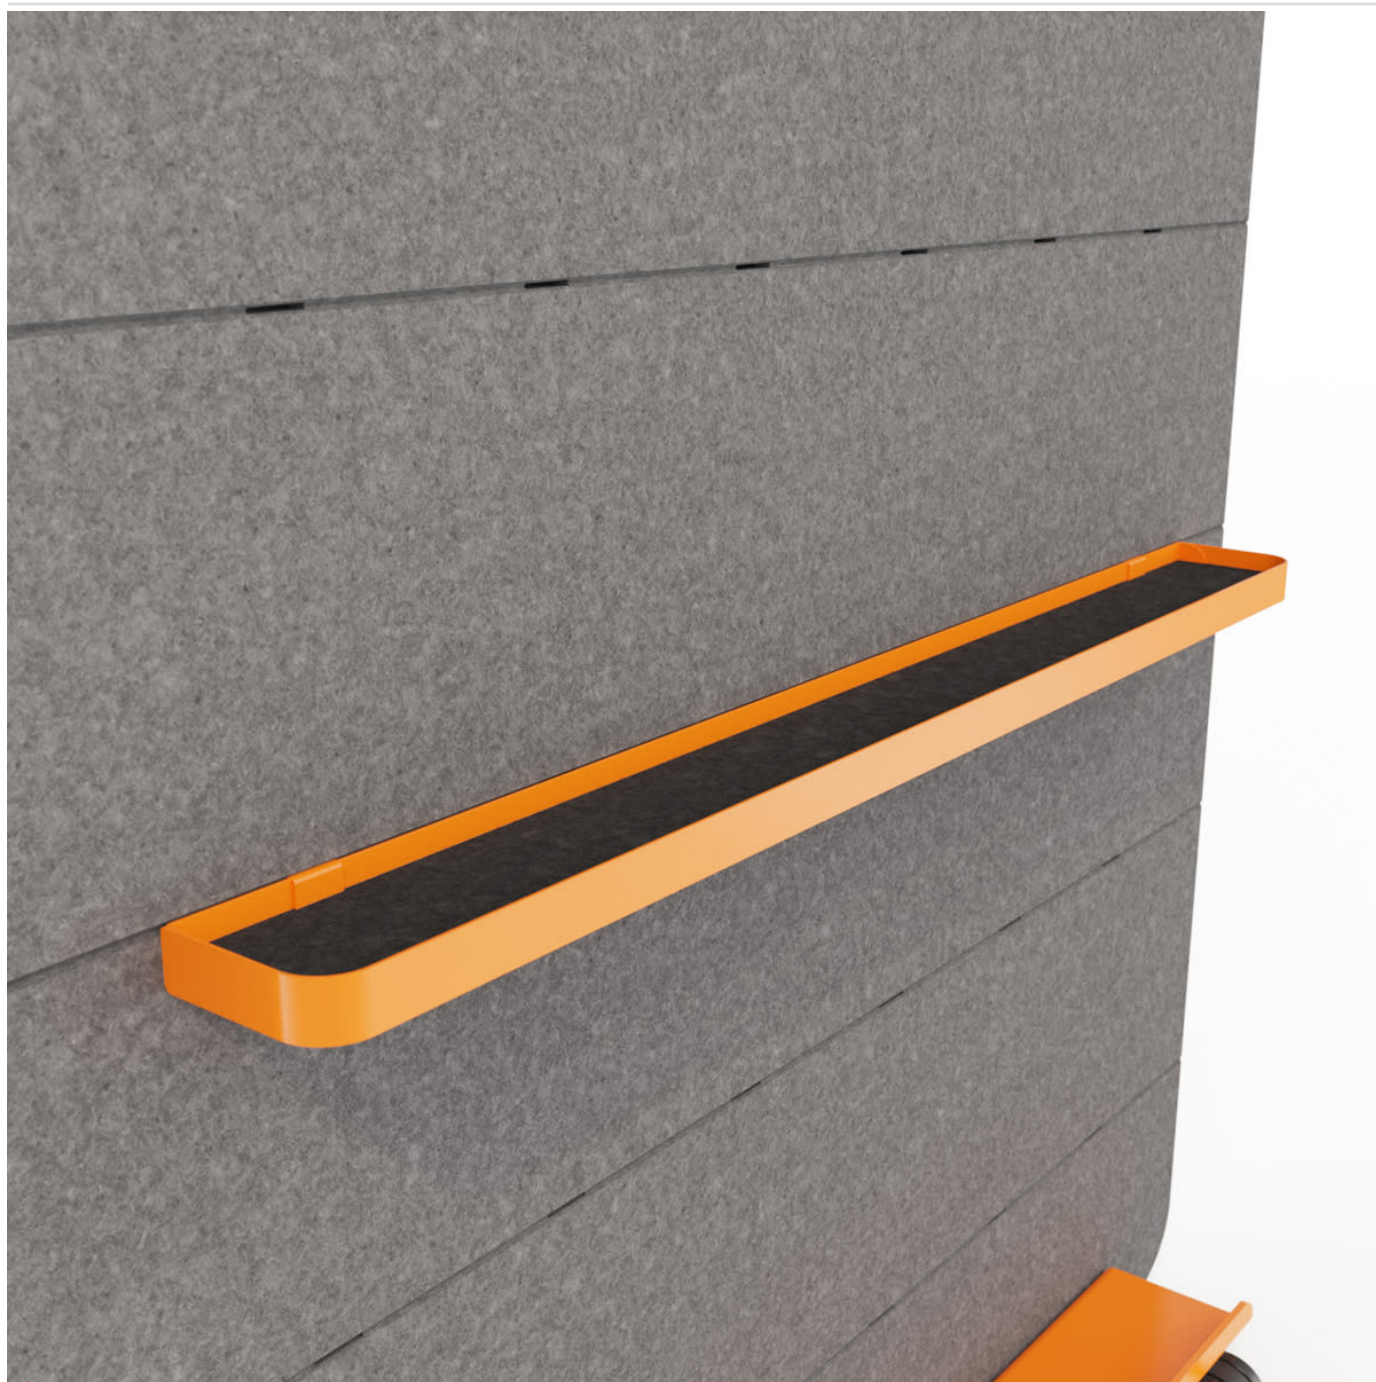

COOEE LONG TRAY

Accessories » Cooee Accessories

Collection: **Cooee**