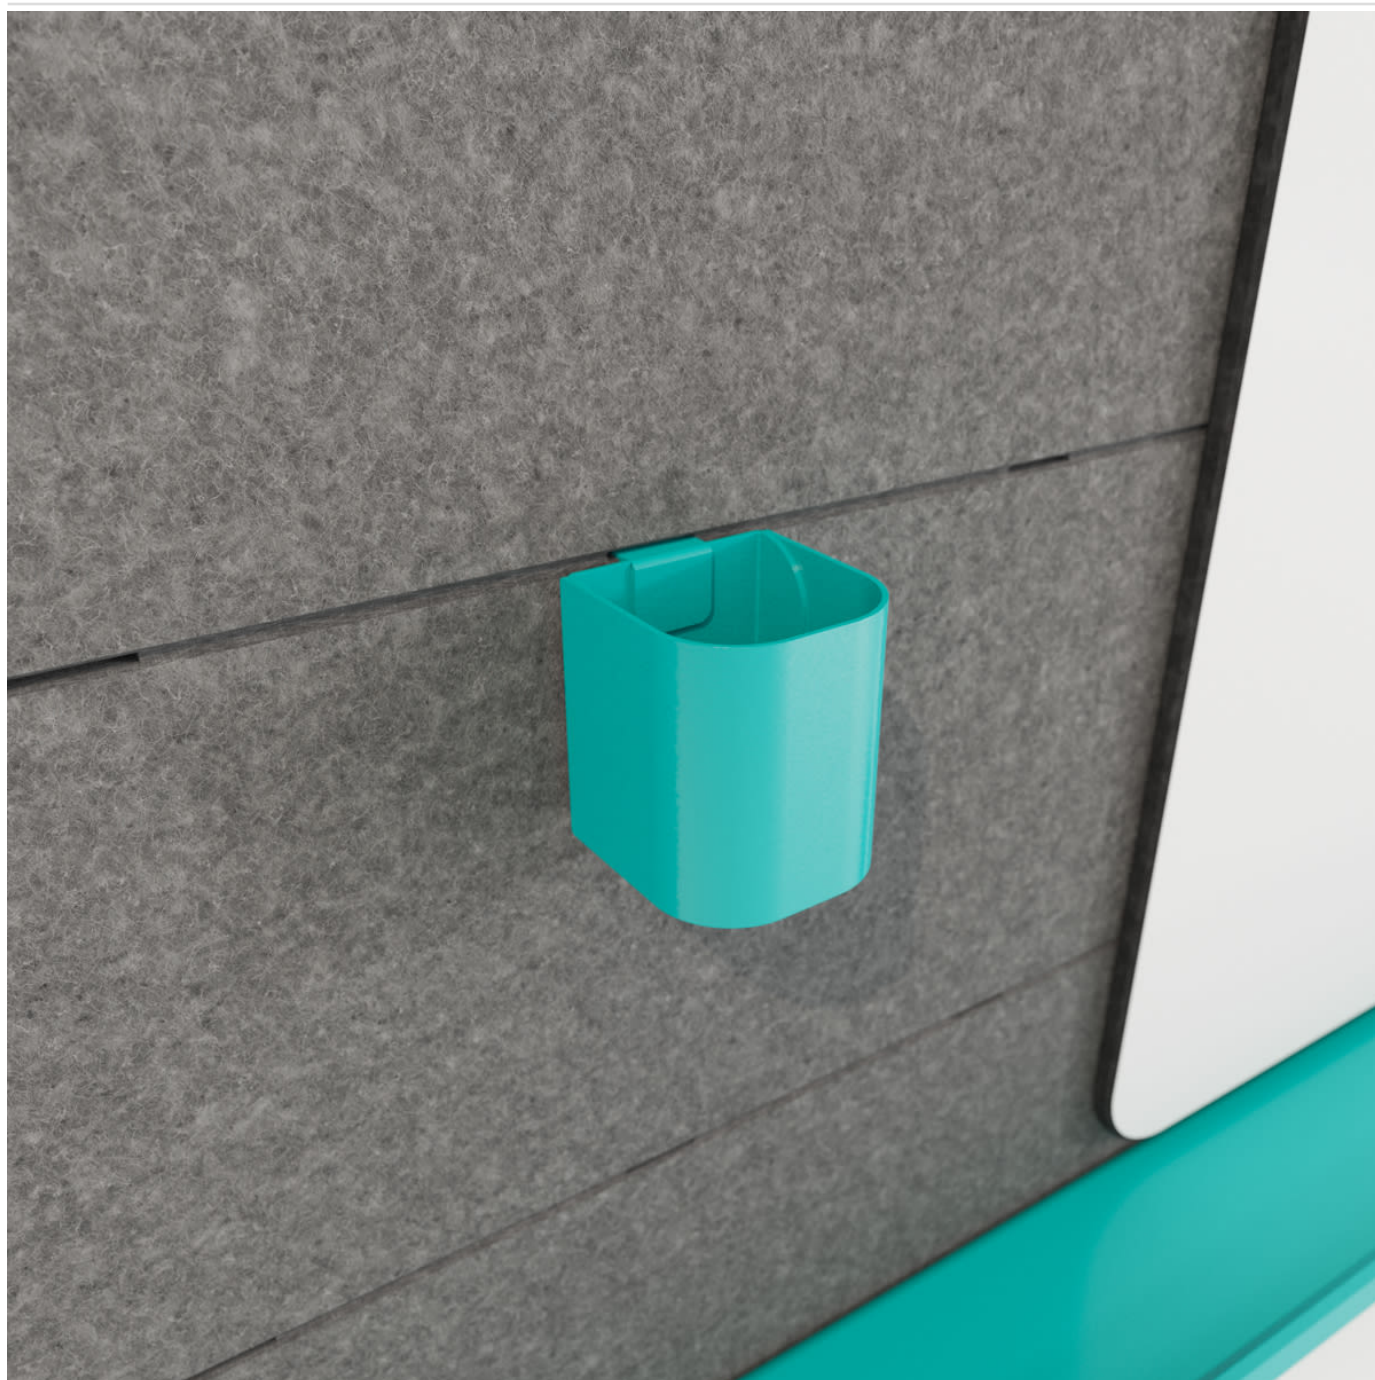

COOEE CUP

Accessories » Cooee Accessories

Collection: **Cooee**

COOEE CUP

Accessories » Cooee Accessories

ANODISED SILVER -
POWDER COAT

BENGAL WHITE -
POWDER COAT

FERN - POWDER COAT

TERRACOTTA -
POWDER COAT

COOEE CUP

Accessories » Cooe Accessories

The Cup is less about coffee and more about holding things that don't have a home. It also acts as a connector so that walls can cupple together

Description The Cup is less about where to put your coffee and more about holding things that never have a home - pens, erasers, markers, scissors, you know the ones.

It also acts as a connector so that walls can cupple together.