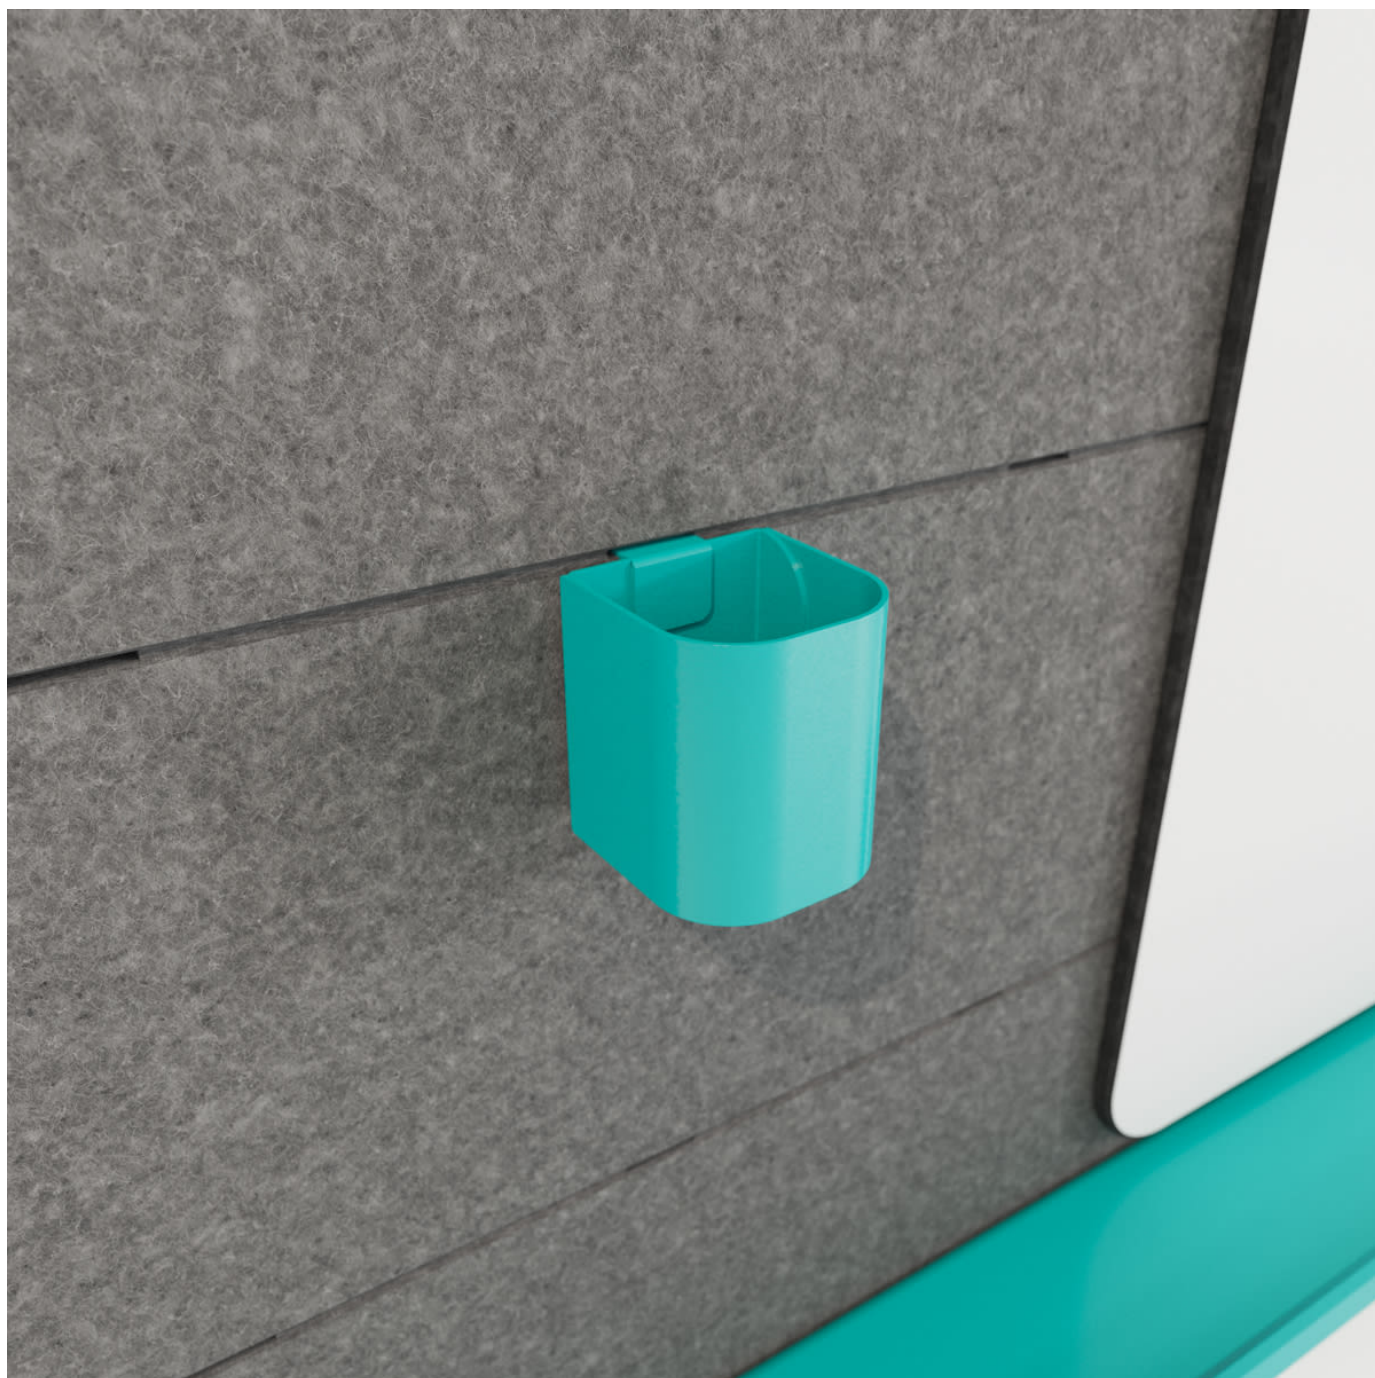

# cooee cup

Accessories » Cooee Accessories

---

Collections: **Cooee**

# cooee cup

Accessories » Cooee Accessories

The Cup is less about coffee and more about holding things that don't have a home. It also acts as a connector so that walls can cupple together

<b>Description</b>	<p>The Cup is less about where to put your coffee and more about holding things that never have a home - pens, erasers, markers, scissors, you know the ones.</p> <p>It also acts as a connector so that walls can cupple together.</p>
<b>Material</b>	Steel + Powder Coat finish
<b>Powder Coat</b>	Anodized Silver, Bengal White, Denim, Fern, Gunmetal, LT Grey, Marigold, Matte Black, Spice, Tango, Teal, Terracotta.
<b>Dimensions</b>	3" (76mm) w x 4.5" (114mm) h x 3" (76mm) d
<b>Fire Rating</b>	ASTM-E84 – Class A classification AS ISO 9705 – 2003 – Group 1 classification EN-13501 – B-s2-d0 classification
<b>Made In</b>	USA
<b>Lead Time</b>	6-8 weeks
<b>Assembly &amp; Delivery</b>	No assembly required
<b>Care Instructions</b>	<p>Dab func. with a damp clean cloth and mild solution of liquid detergent and warm water. Repeat using only clean water, then pat dry with a lint free cloth.</p> <p>For difficult stains, use a solution of household bleach (10% bleach / 90% water).</p> <p>To remove the bleach, repeat using a clean, water dampened cloth, then pat dry.</p> <p>Always test in an inconspicuous area first and if you don't see the expected results, contact us.</p>