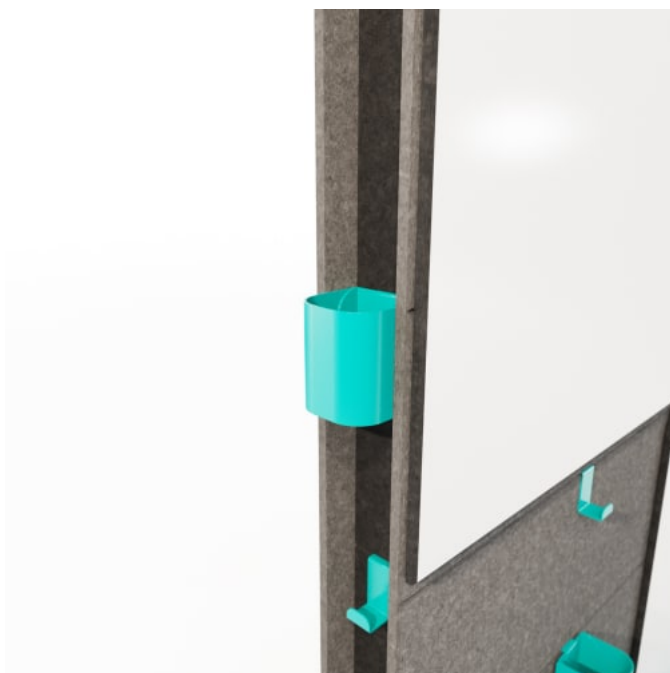

# cooee cup

Accessories » Cooee Accessories

---

Collections: **Cooee**

# cooee cup

Accessories » Cooee Accessories

The Cup is less about coffee and more about holding things that don't have a home. It also acts as a connector so that walls can cupple together

<b>Description</b>	<p>The Cup is less about where to put your coffee and more about holding things that never have a home - pens, erasers, markers, scissors, you know the ones.</p> <p>It also acts as a connector so that walls can cupple together.</p>
<b>Material</b>	Steel + Powder Coat finish
<b>Powder Coat</b>	Anodized Silver, Bengal White, Denim, Fern, Gunmetal, LT Grey, Marigold, Matte Black, Spice, Tango, Teal, Terracotta.
<b>Dimensions</b>	3" (76mm) w x 4.5" (114mm) h x 3" (76mm) d
<b>Fire Rating</b>	ASTM-E84 – Class A classification AS ISO 9705 – 2003 – Group 1 classification EN-13501 – B-s2-d0 classification
<b>Made In</b>	USA
<b>Lead Time</b>	6-8 weeks
<b>Assembly &amp; Delivery</b>	No assembly required
<b>Care Instructions</b>	<p>Dab func. with a damp clean cloth and mild solution of liquid detergent and warm water. Repeat using only clean water, then pat dry with a lint free cloth.</p> <p>For difficult stains, use a solution of household bleach (10% bleach / 90% water).</p> <p>To remove the bleach, repeat using a clean, water dampened cloth, then pat dry.</p> <p>Always test in an inconspicuous area first and if you don't see the expected results, contact us.</p>