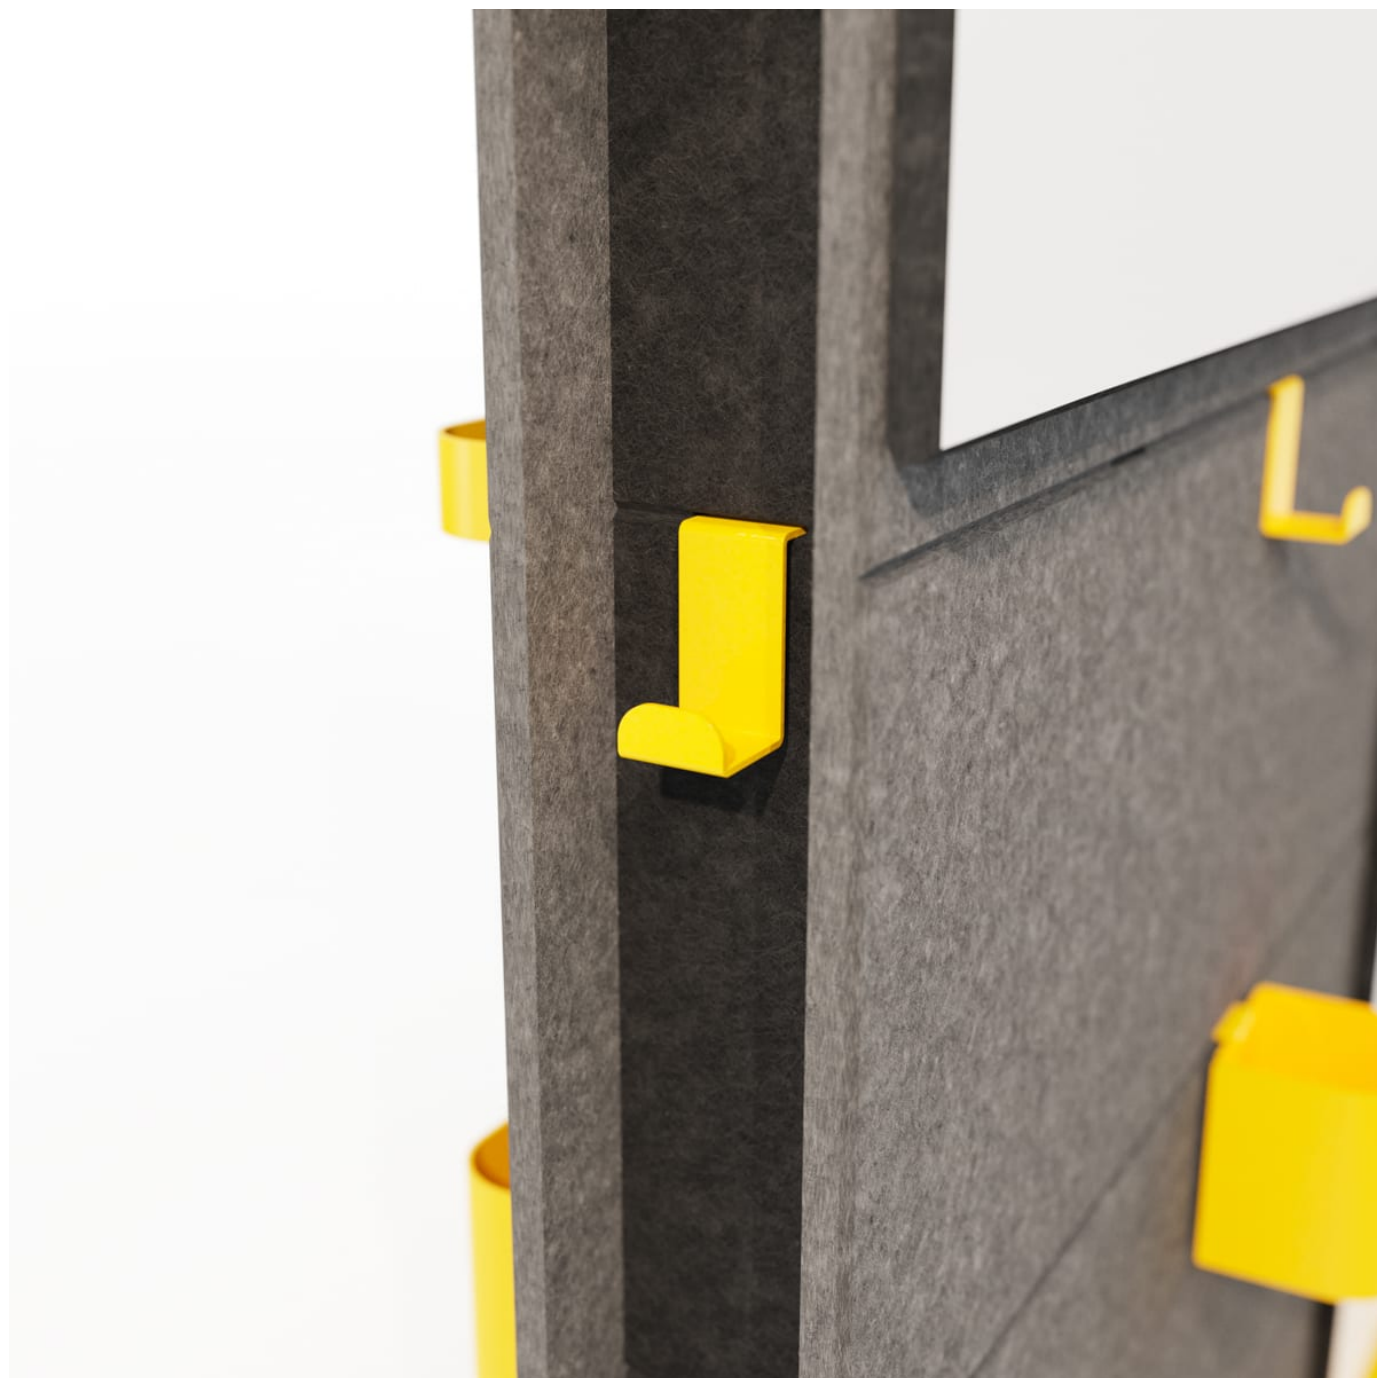

cooee hook

Accessories » Cooee Accessories

Collections: **Cooee**

Applications: **Accessories**