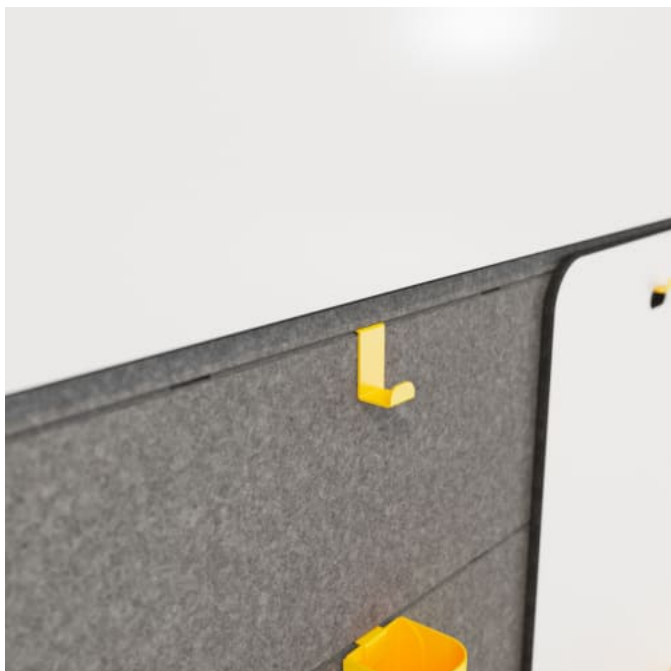

# cooee hook

Accessories » Cooee Accessories

---

The Hook, well designed sturdy and colorful, perfect for hanging bags, shirts, coats, headphones, speakers, or either size of the Cooee whiteboards.

---

**Description** Perfect for hanging bags, shirts, coats, headphones, speakers, or either size of the Cooee whiteboards. It's hard to say much more about a well designed sturdy and colorful hook.