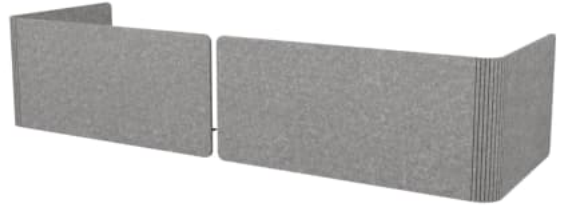

mallee desking screen

Screens » Desking Screens

Collections: **Mallee**

Applications: **Desk Accessories (Dividers & Screens)**

mallee desking screen NO GLYPH

Screens » Desking Screens

mallee desking screen NO GLYPH

Screens » Desking Screens

mallee desking screen

Screens » Desking Screens

mallee desking screen

Screens » Desking Screens

Mallee Desking Screen is the flexible, high-design and acoustically minded screen, that's ideal when you can't sacrifice aesthetics for privacy.

✓ **Quick Ship**

✓ **Easy Install**

✓ **Easy Clean**

✓ **Acoustic**

Description

The Mallee Desking Screen is the flexible, high-design option when you aren't willing to sacrifice form or function.

The hidden hardware helps the aesthetics and accommodates different worksurface thicknesses, while the kerf cut gives a tight fit on rounded corners. Configuration is made easy with the C and L-shapes designs available in a range of 47"-72" widths, 24" to 30" heights, 24 PET colors and 4 wood prints.