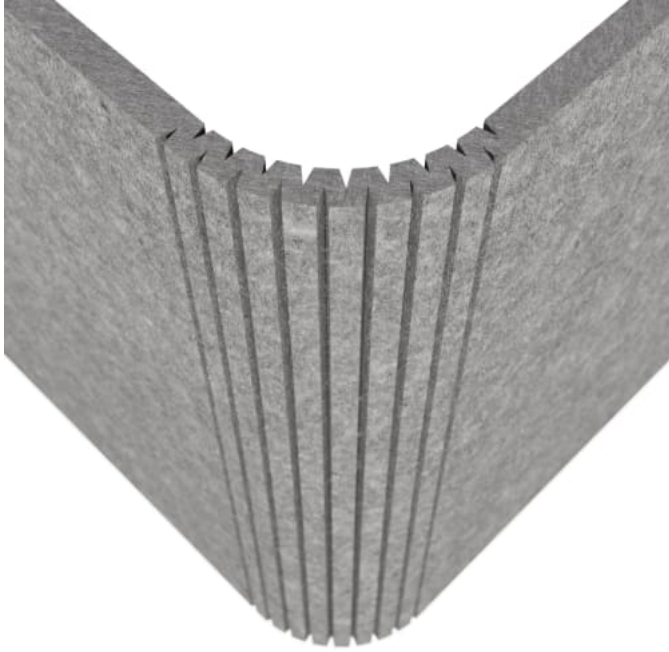

mallee desking screen

Screens » Desking Screens

Collections: **Mallee**

Applications: **Desk Accessories (Dividers & Screens)**

mallee desking screen NO GLYPH

Screens » Desking Screens

mallee desking screen NO GLYPH

Screens » Desking Screens

mallee desking screen

Screens » Desking Screens

mallee desking screen

Screens » Desking Screens

Mallee Desking Screen is the flexible, high-design and acoustically minded screen, that's ideal when you can't sacrifice aesthetics for privacy.

✓ **Quick Ship**

✓ **Easy Install**

✓ **Easy Clean**

✓ **Acoustic**

Description

The Mallee Desking Screen is the flexible, high-design option when you aren't willing to sacrifice form or function.

The hidden hardware helps the aesthetics and accommodates different worksurface thicknesses, while the kerf cut gives a tight fit on rounded corners. Configuration is made easy with the C and L-shapes designs available in a range of 47"-72" widths, 24" to 30" heights, 24 PET colors and 4 wood prints.