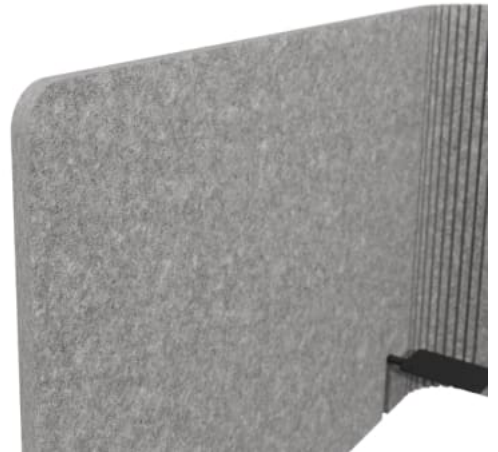

mallee desking screen NO GLYPH

Screens » Desking Screens