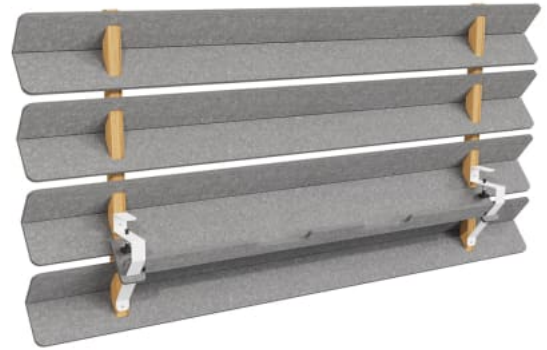

alinta desking screen

Screens » Desking Screens