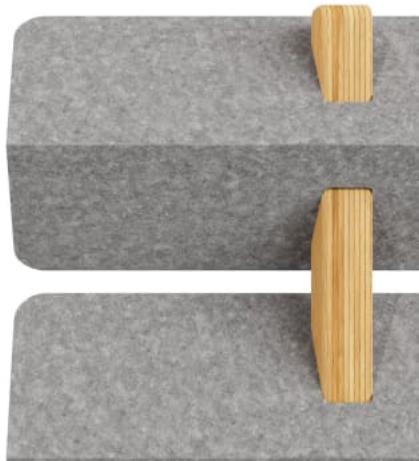

alinta desking screen

Screens » Desking Screens